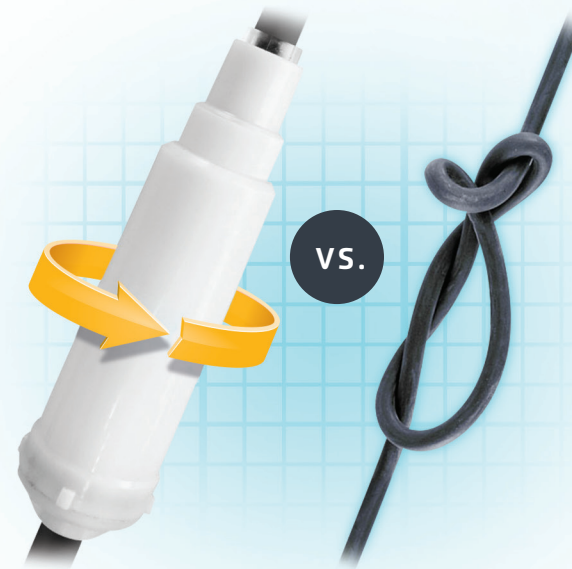

## Durable Tracks and Dual Scrubbing Brushes

Durable tracks and dual scrubbing brushes create the friction needed to remove leaves, dirt and debris on the floor - leaving your pool sparkling clean.

## Remote Control Included

Dirty pools are no match for a Dolphin. All Dolphin C Class pool cleaners are remote ready. The remote control allows you to easily spot clean any pool problem areas.

## No Tangling

Tired of lots of hoses and cables? Dolphins are "plug and play" and include the patented Dolphin Swivel technology that gets rid of tangling and ensures complete pool coverage.