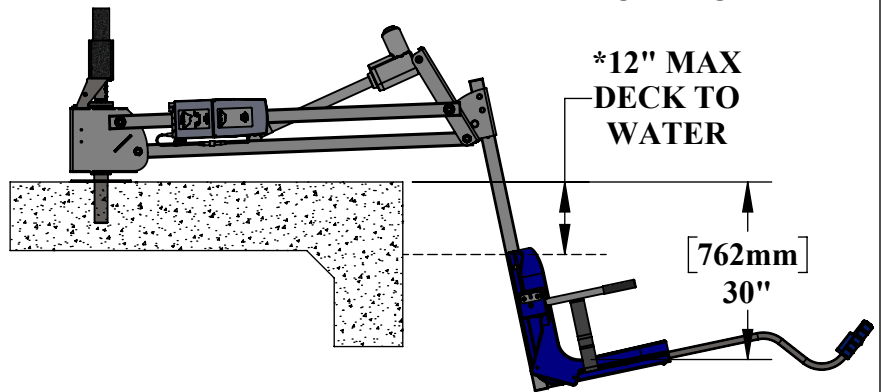

MIGHTY 400 POOL LIFT

PRODUCT WEIGHT: 150lbs [68kg]
MAX WEIGHT CAPACITY: 400lbs [181kg]
MIN ANCHOR SETBACK: 24"
MAX ANCHOR SETBACK: 44"
MAX WATER DRAFT: 12"
SEAT HEIGHT ADJUSTMENT: 6" IN 2" INCREMENTS
VERTICLE TRAVEL DISTANCE: 48"

***MEASUREMENT
 TAKEN WITH
 THE LIFT AT
 FULL LOAD**

UPRIGHT

EXTENDED

**CONTINUOUS
 360° ROTATION**

9889 GARRYMORE LANE
MISSOULA, MT 59808
(406) 549-0769
FAX (406) 549-2602

NOTE:
 *SPECIFICATIONS ARE SUBJECT TO CHANGE WITHOUT NOTICE

PRODUCT:	MIGHTY 400	
PART #:	F-MTY400	
SCALE:	1:28	DATE: 6/14/2019
DRAWN BY:	KR	REVISION: 02