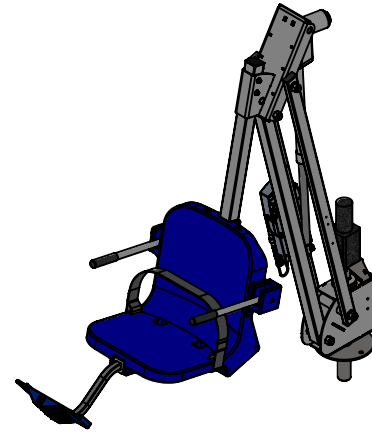

MIGHTY 400 POOL LIFT

PRODUCT WEIGHT: 150lbs [68kg]
MAX WEIGHT CAPACITY: 400lbs [181kg]
MIN ANCHOR SETBACK: 24"
MAX ANCHOR SETBACK: 44"
MAX WATER DRAFT: 12"
SEAT HEIGHT ADJUSTMENT: 6" IN 2" INCREMENTS
VERTICLE TRAVEL DISTANCE: 48"

***MEASUREMENT
 TAKEN WITH
 THE LIFT AT
 FULL LOAD**

UPRIGHT

EXTENDED

**CONTINUOUS
 360° ROTATION**

9889 GARRYMORE LANE
MISSOULA, MT 59808
(406) 549-0769
FAX (406) 549-2602

NOTE:
 *SPECIFICATIONS ARE SUBJECT TO CHANGE WITHOUT NOTICE

PRODUCT:	MIGHTY 400	
PART #:	F-MTY400	
SCALE:	1:28	DATE: 6/14/2019
DRAWN BY:	KR	REVISION: 02