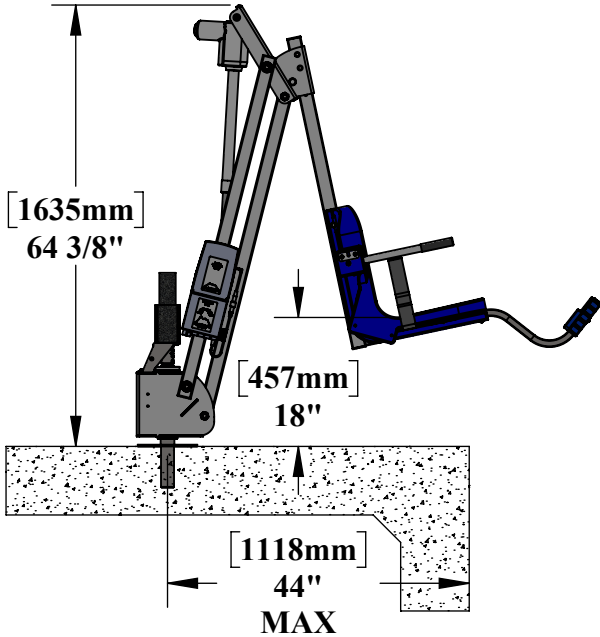

MIGHTY 400 POOL LIFT

PRODUCT WEIGHT: 150lbs [68kg]
MAX WEIGHT CAPACITY: 400lbs [181kg]
MIN ANCHOR SETBACK: 24"
MAX ANCHOR SETBACK: 44"
MAX WATER DRAFT: 12"
SEAT HEIGHT ADJUSTMENT: 6" IN 2" INCREMENTS
VERTICLE TRAVEL DISTANCE: 48"

***MEASUREMENT
 TAKEN WITH
 THE LIFT AT
 FULL LOAD**

UPRIGHT

EXTENDED

**CONTINUOUS
 360° ROTATION**

9889 GARRYMORE LANE
MISSOULA, MT 59808
(406) 549-0769
FAX (406) 549-2602

NOTE:
 *SPECIFICATIONS ARE SUBJECT TO CHANGE WITHOUT NOTICE

PRODUCT:	MIGHTY 400	
PART #:	F-MTY400	
SCALE:	1:28	DATE: 6/14/2019
DRAWN BY:	KR	REVISION: 02