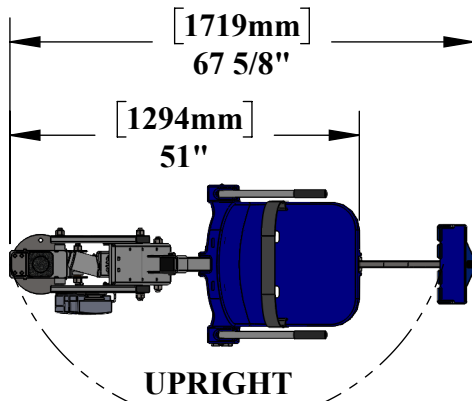

MIGHTY 400 POOL LIFT

PRODUCT WEIGHT: 150lbs [68kg]
MAX WEIGHT CAPACITY: 400lbs [181kg]
MIN ANCHOR SETBACK: 24"
MAX ANCHOR SETBACK: 44"
MAX WATER DRAFT: 12"
SEAT HEIGHT ADJUSTMENT: 6" IN 2" INCREMENTS
VERTICLE TRAVEL DISTANCE: 48"

***MEASUREMENT
 TAKEN WITH
 THE LIFT AT
 FULL LOAD**

UPRIGHT

EXTENDED

**CONTINUOUS
 360° ROTATION**

9889 GARRYMORE LANE
MISSOULA, MT 59808
(406) 549-0769
FAX (406) 549-2602

NOTE:
 *SPECIFICATIONS ARE SUBJECT TO CHANGE WITHOUT NOTICE

PRODUCT:	MIGHTY 400	
PART #:	F-MTY400	
SCALE:	1:28	DATE: 6/14/2019
DRAWN BY:	KR	REVISION: 02