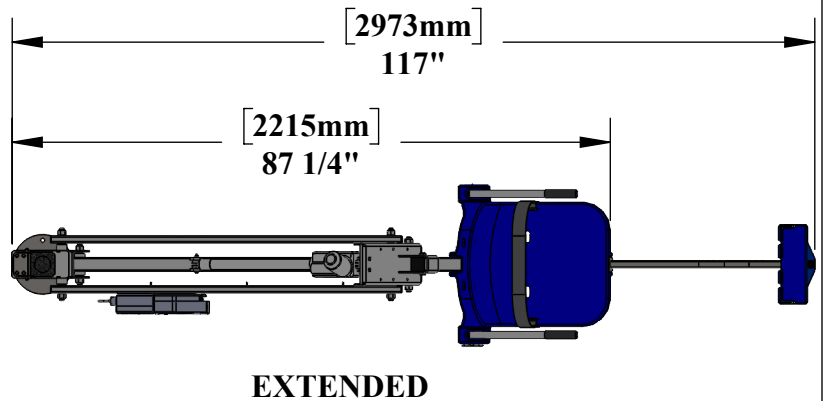

MIGHTY 400 POOL LIFT

PRODUCT WEIGHT: 150lbs [68kg]
MAX WEIGHT CAPACITY: 400lbs [181kg]
MIN ANCHOR SETBACK: 24"
MAX ANCHOR SETBACK: 44"
MAX WATER DRAFT: 12"
SEAT HEIGHT ADJUSTMENT: 6" IN 2" INCREMENTS
VERTICLE TRAVEL DISTANCE: 48"

***MEASUREMENT
 TAKEN WITH
 THE LIFT AT
 FULL LOAD**

UPRIGHT

EXTENDED

**CONTINUOUS
 360° ROTATION**

9889 GARRYMORE LANE
MISSOULA, MT 59808
(406) 549-0769
FAX (406) 549-2602

NOTE:
 *SPECIFICATIONS ARE SUBJECT TO CHANGE WITHOUT NOTICE

PRODUCT:	MIGHTY 400	
PART #:	F-MTY400	
SCALE:	1:28	DATE: 6/14/2019
DRAWN BY:	KR	REVISION: 02