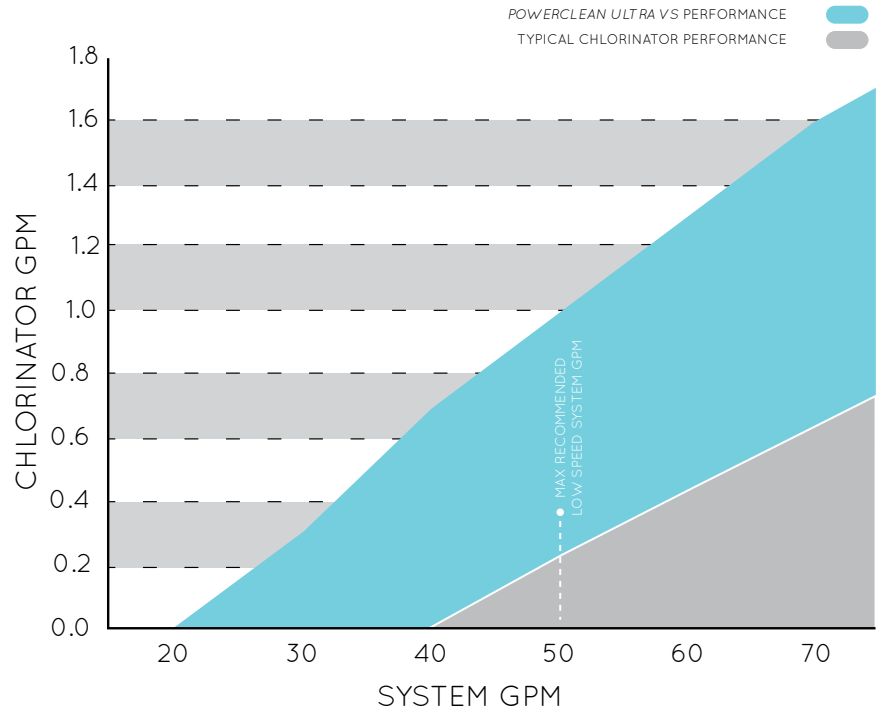

POWERCLEAN TAB

CHLORINATORS FOR VARIABLE SPEED SYSTEMS

CMP POOL PRODUCTS

www.c-m-p.com

THE HIGH FLOW CHLORINATOR ENGINEERED FOR VARIABLE SPEED PUMPS

You've given us feedback on variable speed pumps, and we've been listening. Variable speed systems are great for energy efficiency, but not for your chlorine flow. Introducing Powerclean™ Tab Ultra VS: the new chlorinator family and upgrade kit capable of maintaining high chlorine flow GPM on a low flow variable speed system.

VARIABLE SPEED ENGINEERING

- High performance at low GPM
- Increases flow rate over the chlorine tablets in a low flow variable speed system
- Quick installation or removal of VS option with no tools required
- Available in Powerclean Tab Ultra & Econ models
- VS Kit also available for CMP retrofit upgrades
- High chlorine flow between 20 and 50 GPM system flow rate
- Creates high chlorine flow without elevated system back pressure.

POWERCLEAN ULTRA FEATURES

- IMPROVED Rapid-Dissolve Tube Design
- Treat Pools from 5,000-50,000 Gallons
- All Piping is Inside the Unit to Eliminate Leaks
- Holds Twelve 3" Tablets or 5lbs of 1" Tablets
- Glass Lid Option for Easy Service
- Superior 100% Shut-Off Dial
- Built-In Flow Indicator for Easy Adjustment
- Bottom Drain Plug
- 1.5" & 2" Unions Included for Quick Disconnect