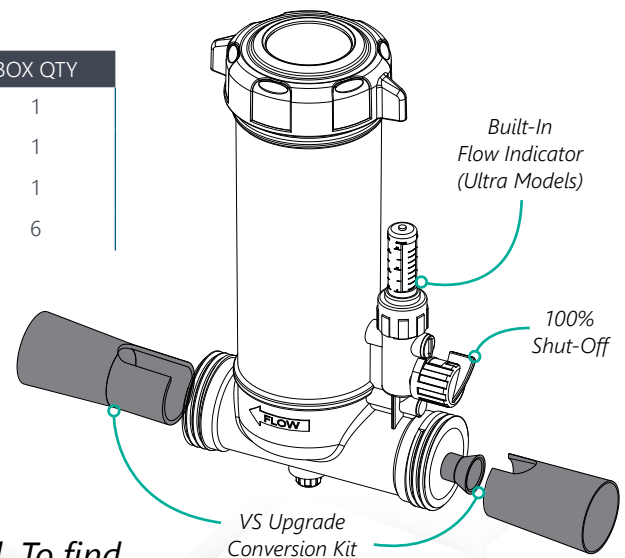

ORDERING GUIDE

CMP P/N	DESCRIPTION	BOX QTY
25280-150-000	POWERCLEAN™ TAB ULTRA VS IN-LINE; CLEAR GLASS LID	1
25280-160-000	POWERCLEAN™ TAB ULTRA VS IN-LINE; WHITE LID	1
25280-170-000	POWERCLEAN™ TAB ECON VS IN-LINE	1
25280-107-100	POWERCLEAN™ TAB VS UPGRADE CONVERSION KIT	6

WARNING: NEVER MIX CHLORINE AND BROMINE. ALWAYS FOLLOW ALL SAFETY GUIDELINES INCLUDED IN PRODUCT INSTRUCTIONS.