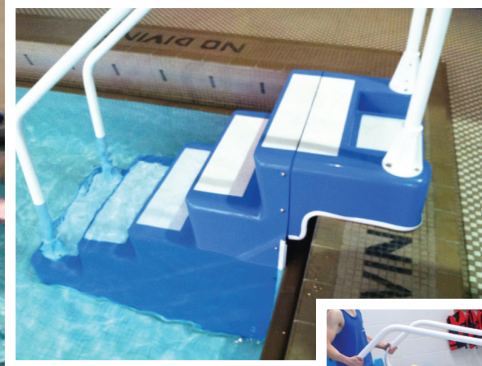

4 FT. BENCH

48"L x 15"W x 18"H
26 lbs. shipping weight

6 FT. BENCH

72"L x 15"W x 18"H
33 lbs. shipping weight

**Custom Colors & Graphics:
Available upon Request**

ADA Easy Stair

A proven economical solution for all pools requiring a primary or secondary means of ADA access; serving a wide range of specific needs including those with limited mobility, the elderly, moms-to-be, pre-teens and first-time recreation swimmers. This durable marine-grade fiberglass stair system is lightweight, compact and with the included dolly is easily portable. The ADA Easy Stair requires no anchoring to the pool deck or any pool modification—ensuring that lap-swim, competitive swimming or the like are never compromised by quick and easy removal. Each pool stair is custom fabricated and manufactured to your pool profile with just a few simple measurements. Our solid construction includes entrapment skirts with protective wear strips for increased durability; white non-conductive polymer coated steel handrails, and non-skid ADA compliant gel-coated steps for secure footing. The approach platform is designed based on deck edge and gutter profiles, to fit both corner and standard placement. The Easy Recreation ADA Easy Stair revolutionizes "accessibility" for pool environments.