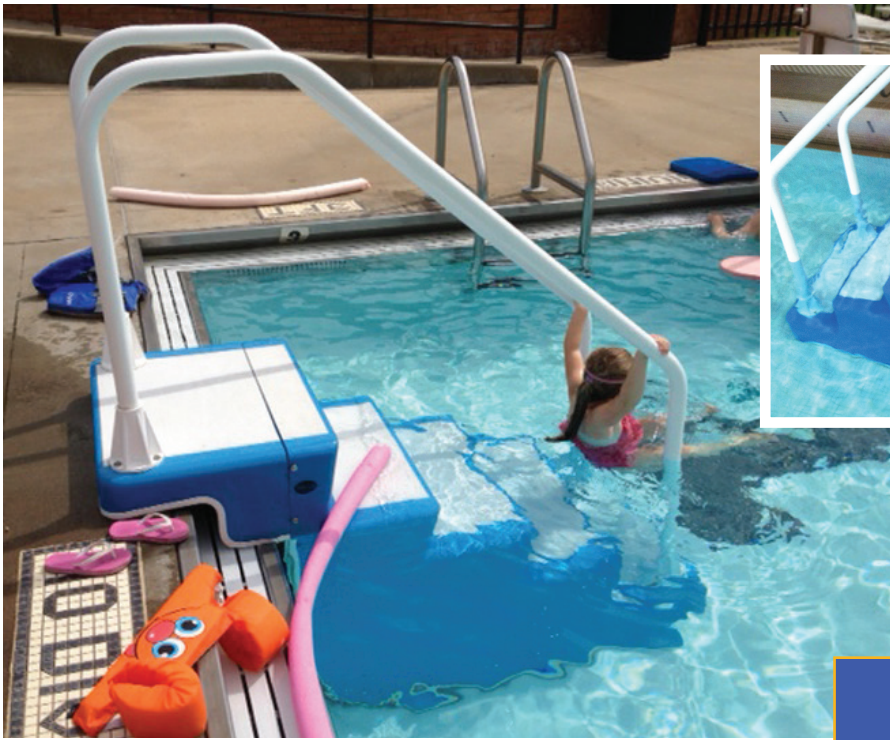

4 FT. BENCH

48"L x 15"W x 18"H
26 lbs. shipping weight

6 FT. BENCH

72"L x 15"W x 18"H
33 lbs. shipping weight

**Custom Colors & Graphics:
Available upon Request**

ADA Easy Stair

A proven economical solution for all pools requiring a primary or secondary means of ADA access; serving a wide range of specific needs including those with limited mobility, the elderly, moms-to-be, pre-teens and first-time recreation swimmers. This durable marine-grade fiberglass stair system is lightweight, compact and with the included dolly is easily portable. The ADA Easy Stair requires no anchoring to the pool deck or any pool modification—ensuring that lap-swim, competitive swimming or the like are never compromised by quick and easy removal. Each pool stair is custom fabricated and manufactured to your pool profile with just a few simple measurements. Our solid construction includes entrapment skirts with protective wear strips for increased durability; white non-conductive polymer coated steel handrails, and non-skid ADA compliant gel-coated steps for secure footing. The approach platform is designed based on deck edge and gutter profiles, to fit both corner and standard placement. The Easy Recreation ADA Easy Stair revolutionizes "accessibility" for pool environments.