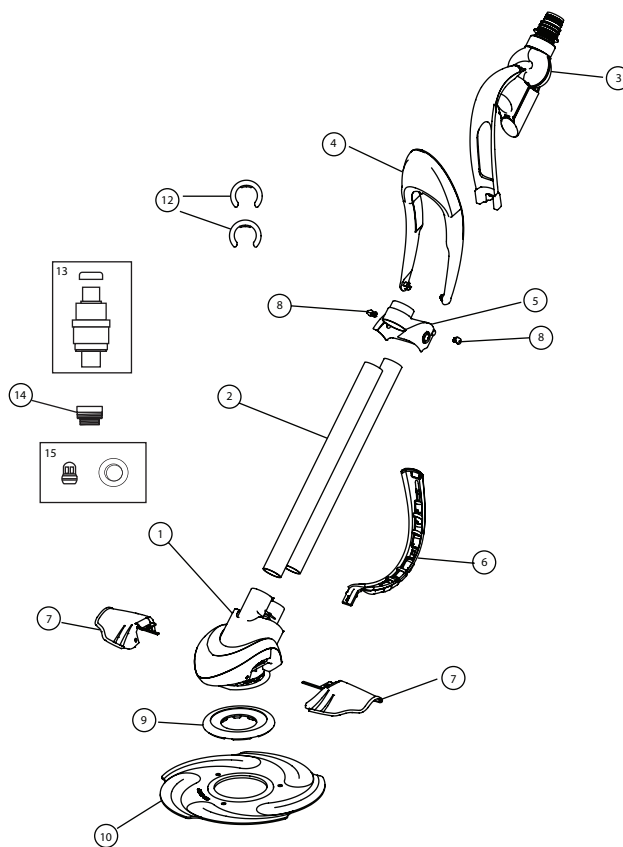

KREEPY KRAULY® - 2013 MODEL

CLEANER REPLACEMENT PARTS

| Item | Part No. | Description |
|--|----------|--|
| KREEPY KRAULY REPLACEMENT PARTS | | |
| 1 | 370500Z | Main Body Motor Housing |
| 2 | 370486Z | Drive Tube (contains 1 tube) |
| 3 | 370496Z | Swivel Assembly |
| 4 | 370497Z | Dive Float |
| 5 | 370498Z | Weight Holder (includes dive float restrictor set) |
| 6 | 370499Z | Bumper Assembly |
| 7 | 370492Z | Wing Set |
| 8 | 370482Z | Dive Float Restrictor Set (contains 2) |
| 9 | K12059 | Foot Pad |
| 10 | 370478Z | Flat Seal |
| 11 | 370483Z | Pleated Seal (not shown) |
| 12 | 370494Z | Hose Weight (contains 2) |
| 13 | K12004 | Automatic Regulator Valve and Valve Cap Kit |
| 14 | K12079 | Threaded Compression Adaptor |
| 15 | K121680 | Eyeball Diverter and Outer Ring |
| NOT SHOWN | | |
| | 370524 | 40" - 20pc male/female hose set |
| | 370533 | 32" - 12pc male/female hose set |
| | 370521 | 40" - 12pc male/female hose set |
| | 370536Z | 4" female/female hose |