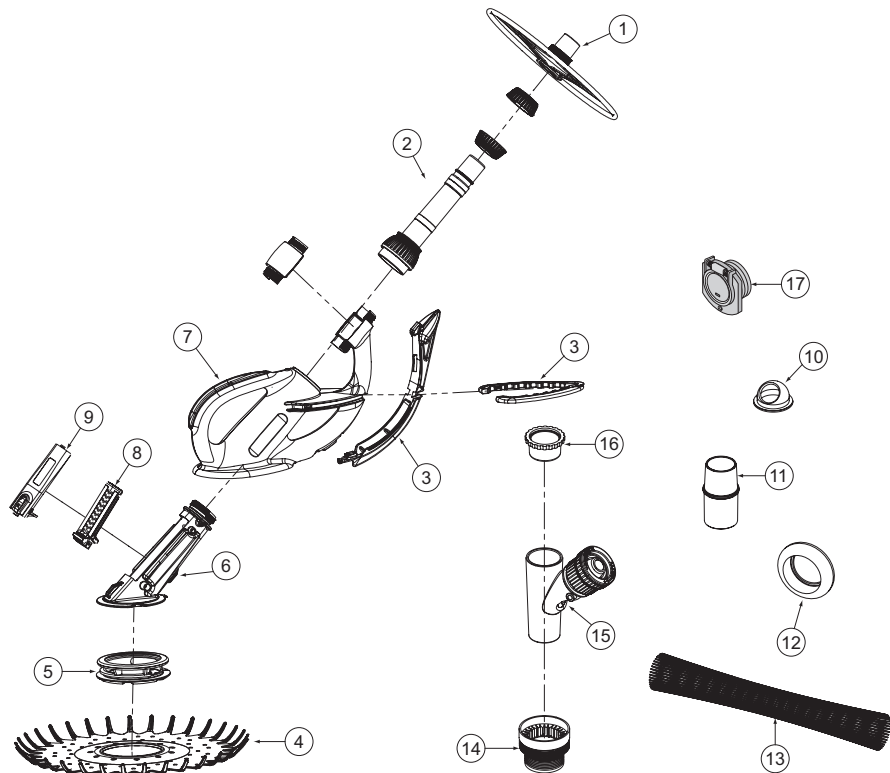

KREEPY KRAULY® KRUISER™ 2012 MODEL

CLEANER REPLACEMENT PARTS

Item	Part No.	Description
KREEPY KRUISER PARTS		
1	K12458	Kruiser Deflector Wheel
2	K12444	Kruiser Swivel Kit
3	K12451	Kruiser Bumper Kit (Horizontal & Vertical)
4	K12442	Kruiser 18 in. Vacuum Seal Kit
5	K12450	Kruiser Foot Pad Kit
6	K12443	Kruiser Internal Kit
7	K12441	Kruiser External Housing Kit
8	K12415	Kruiser Silent Flapper Kit
9	K12412	Kruiser Lid and Lock Kit
10	41201-0236	Eyeball Diverter
11	41200-0212	Flow Gauge
12	370494Z	Hose Weight
13	K12465	Hose Protector
14	K12079	Threaded Compression Adapter
15	41200-0214	Regulator Valve (Adjustable) and Regulator Cap
17	K12500	Safety Vac-Lock Fitting
NOT SHOWN		
	K01213	Hose Kit (12 M/F Sections)