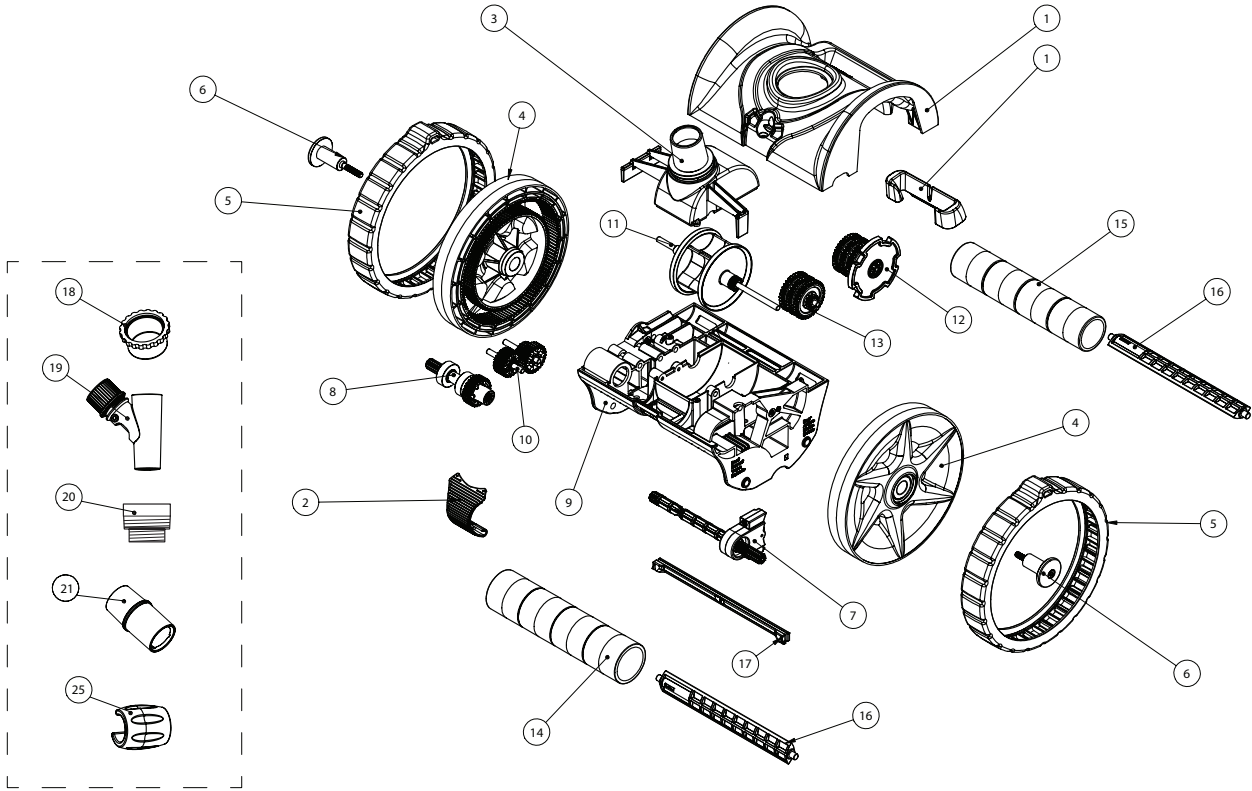

PENTAIR REBEL®

CLEANER REPLACEMENT PARTS

Item	Part No.	Qty.	Description
PENTAIR REBEL REPLACEMENT PARTS			
1	360283	1	Top Cover Kit
2	360284	1	Buckle Kit
3	360285	1	Swivel Kit
4	360286	1	Wheel Kit
5	360287	1	Tire Kit
6	360288	1	Wheel Hub Kit
7	360289	1	Left Drive Kit
8	360290	1	Right Drive Kit
9	360291	1	Bottom Cover Kit
10	360292	1	Drive Gear Kit
11	360293	1	Turbine Kit
12	360294	1	Cam Kit
13	360295	1	Cam Gear Kit
14	360296	1	Front Roller Kit
15	360297	1	Rear Roller Kit

Item	Part No.	Qty.	Description
16	360298	1	Roller Bar Kit
17	360299	1	Wear Bar Kit
18	41200-0211	1	Valve Cap
19	41200-0213	1	Regulator Valve
20	K12079	1	Threaded Compression Adaptor
21	41200-0212	1	Flow Gauge
25	360300	1	Hose Float
NOT SHOWN			
22	GW9530	1	Vacuum Line Door
23	41201-0236	2	Eyeball Diverter
24	K12465	1	Hose Protector
26	K01213	1	Hose Set
27	GW7911	1	Leader Hose
	360326		Large Hump Tire
	360327		Long Run Cam