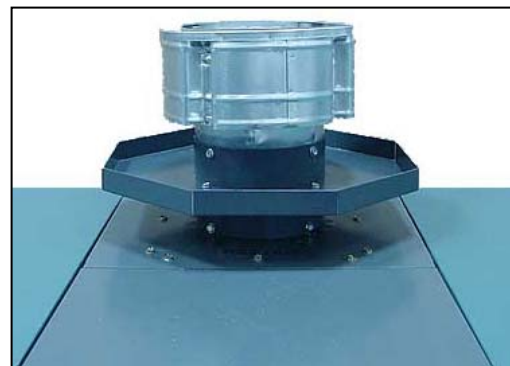

# Outdoor Stack Assembly

For Hi Delta<sup>®</sup>  
Models 302B – 2342B

Job: \_\_\_\_\_

Engineer: \_\_\_\_\_

Contractor: \_\_\_\_\_

Prepared By: \_\_\_\_\_ Date: \_\_\_\_\_

## Features

- Low-profile
- Wind-resistant
- Lightweight
- Outdoor use
- Includes covers for combustion air inlet, flow switch and pump

TOP VIEW

FRONT VIEW

Hi Delta Model No.	Part No.	D	E	K
302B	010793	9 ½	7 ½	5
402B-502B	010794	11	9	6
652B-902B	010795	12	10	8
992B	010796	12 ½	10 ½	10
1262B-1532B	010797	14	12	12
1802B-2072B	010798	16	14	14
2342B	010799	17	16	16