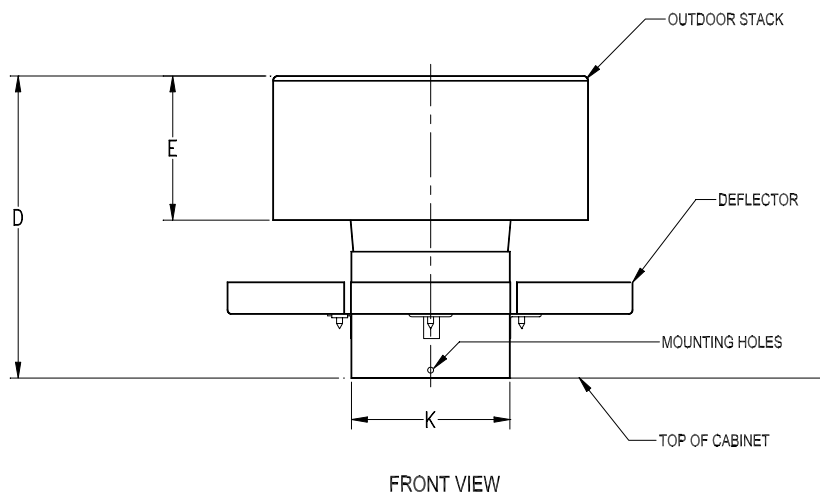

# Outdoor Stack Assembly

For Hi Delta<sup>®</sup>  
Models 302B – 2342B

Job: \_\_\_\_\_

Engineer: \_\_\_\_\_

Contractor: \_\_\_\_\_

Prepared By: \_\_\_\_\_ Date: \_\_\_\_\_

## Features

- Low-profile
- Wind-resistant
- Lightweight
- Outdoor use
- Includes covers for combustion air inlet, flow switch and pump

TOP VIEW

FRONT VIEW

Hi Delta Model No.	Part No.	D	E	K
302B	010793	9 ½	7 ½	5
402B-502B	010794	11	9	6
652B-902B	010795	12	10	8
992B	010796	12 ½	10 ½	10
1262B-1532B	010797	14	12	12
1802B-2072B	010798	16	14	14
2342B	010799	17	16	16