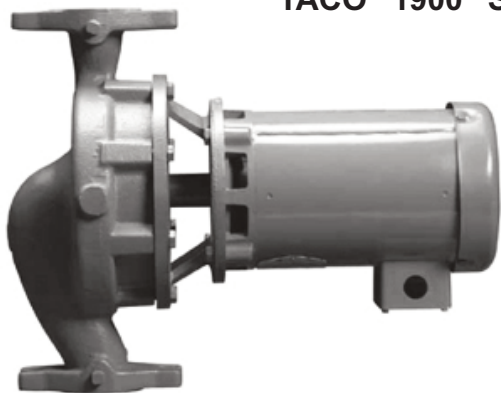

## RAYPAK ILLUSTRATED PARTS LIST

MODEL SERIES: "00", "1600" & "1900"

TACO "00" SERIES

TACO "1600" SERIES

TACO "1900" SERIES

FOR DETAILED INSTRUCTIONS, SEE "HOW TO USE YOUR ILLUSTRATED PARTS LIST", CATALOG NO. 9001.10

# RAYPAK 1600 SERIES INLINE PUMPS

ITEM NO.	DESCRIPTION	MODEL 1611	RAYPAK KIT #	MODEL 1630	RAYPAK KIT #	MODEL 1632	RAYPAK KIT #
15	Bracket- Bronze	1600-156RP	015286F	1600-176RP	015287F	1600-176RP	015287F
25	Impeller (dia. must be Specified) -BRZ	1611-001BRP	015292F	1630-022BRP	015293F	1632-022BRP	015294F
	Diameter	(4.5)		(4.9)		(5.65)	
29	Water Seal Kit (includes Casing Gasket & Impeller Bolt)	1600-868CRP	950388F	1600-868CRP	950388F	1600-868CRP	950388F
36	Flange Kit – 2" BR (2 Bolt)	1600-032BRP	015538F	1600-032BRP	015538F	1600-032BRP	015538F
	Flange Kit – 2" CI (2 Bolt)	1600-032RP	015539F	1600-032RP	015539F	1600-032RP	015539F
	Flange Kit – 2-1/2" BR (2 Bolt)	1634-038RP	014047	1634-038RP	014047	1634-038RP	014047
	Flange Kit – 2-1/2" CI (2 Bolt)	1634-037RP	014048	1634-037RP	014048	1634-037RP	014048
56	Coupler 3J – 1/4 & 1/3 HP (5/8 X 1/2)	1624-043RP	015397F	N/A	—	N/A	—
	Coupler 4J – all 1/2 HP (5/8 X 1/2)	N/A	—	1624-030RP	015283F	N/A	—
	Coupler 4J – 3/4 thru 2 HP (5/8 X 5/8)	N/A	—	N/A	—	1624-053RP	950389F
111	Coupler Insert – all 4J Couplers	N/A	—	1624-004RP	015285F	1624-004RP	015285F
	Coupler Insert – all 3J Couplers	1624-020RP	015284F	N/A	—	N/A	—
113	Flange Gasket kit 2"	1600-169RP	012666F	1600-169RP	012666F	1600-169RP	012666F
113	Flange Gasket kit 2-1/2"	N/A	—	—	013423F	—	013423F
161	Gasket – Volute/Casing	1600-050RP	015299F	1600-050RP	015299F	1600-050RP	015299F
269	Cartridge Assembly & Gasket	1600-160RP-1	015301F	1600-160RP-1	015301F	1600-160RP-1	015301F