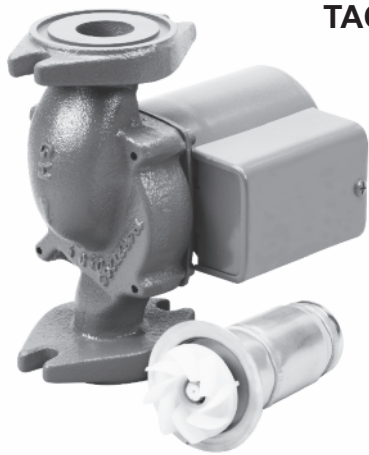

COMMERCIAL  
TACO PUMP REPLACEMENT PARTS

## RAYPAK ILLUSTRATED PARTS LIST

MODEL SERIES: "00", "1600" & "1900"

TACO "00" SERIES

TACO "1600" SERIES

TACO "1900" SERIES

FOR DETAILED INSTRUCTIONS, SEE "HOW TO USE YOUR ILLUSTRATED PARTS LIST", CATALOG NO. 9001.10

# RAYPAK 1600 SERIES INLINE PUMPS

ITEM NO.	DESCRIPTION	MODEL 1611	RAYPAK KIT #	MODEL 1630	RAYPAK KIT #	MODEL 1632	RAYPAK KIT #
15	Bracket- Bronze	1600-156RP	015286F	1600-176RP	015287F	1600-176RP	015287F
25	Impeller (dia. must be Specified) -BRZ	1611-001BRP	015292F	1630-022BRP	015293F	1632-022BRP	015294F
	Diameter	(4.5)		(4.9)		(5.65)	
29	Water Seal Kit (includes Casing Gasket & Impeller Bolt)	1600-868CRP	950388F	1600-868CRP	950388F	1600-868CRP	950388F
36	Flange Kit – 2" BR (2 Bolt)	1600-032BRP	015538F	1600-032BRP	015538F	1600-032BRP	015538F
	Flange Kit – 2" CI (2 Bolt)	1600-032RP	015539F	1600-032RP	015539F	1600-032RP	015539F
	Flange Kit – 2-1/2" BR (2 Bolt)	1634-038RP	014047	1634-038RP	014047	1634-038RP	014047
	Flange Kit – 2-1/2" CI (2 Bolt)	1634-037RP	014048	1634-037RP	014048	1634-037RP	014048
56	Coupler 3J – 1/4 & 1/3 HP (5/8 X 1/2)	1624-043RP	015397F	N/A	—	N/A	—
	Coupler 4J – all 1/2 HP (5/8 X 1/2)	N/A	—	1624-030RP	015283F	N/A	—
	Coupler 4J – 3/4 thru 2 HP (5/8 X 5/8)	N/A	—	N/A	—	1624-053RP	950389F
111	Coupler Insert – all 4J Couplers	N/A	—	1624-004RP	015285F	1624-004RP	015285F
	Coupler Insert – all 3J Couplers	1624-020RP	015284F	N/A	—	N/A	—
113	Flange Gasket kit 2"	1600-169RP	012666F	1600-169RP	012666F	1600-169RP	012666F
113	Flange Gasket kit 2-1/2"	N/A	—	—	013423F	—	013423F
161	Gasket – Volute/Casing	1600-050RP	015299F	1600-050RP	015299F	1600-050RP	015299F
269	Cartridge Assembly & Gasket	1600-160RP-1	015301F	1600-160RP-1	015301F	1600-160RP-1	015301F