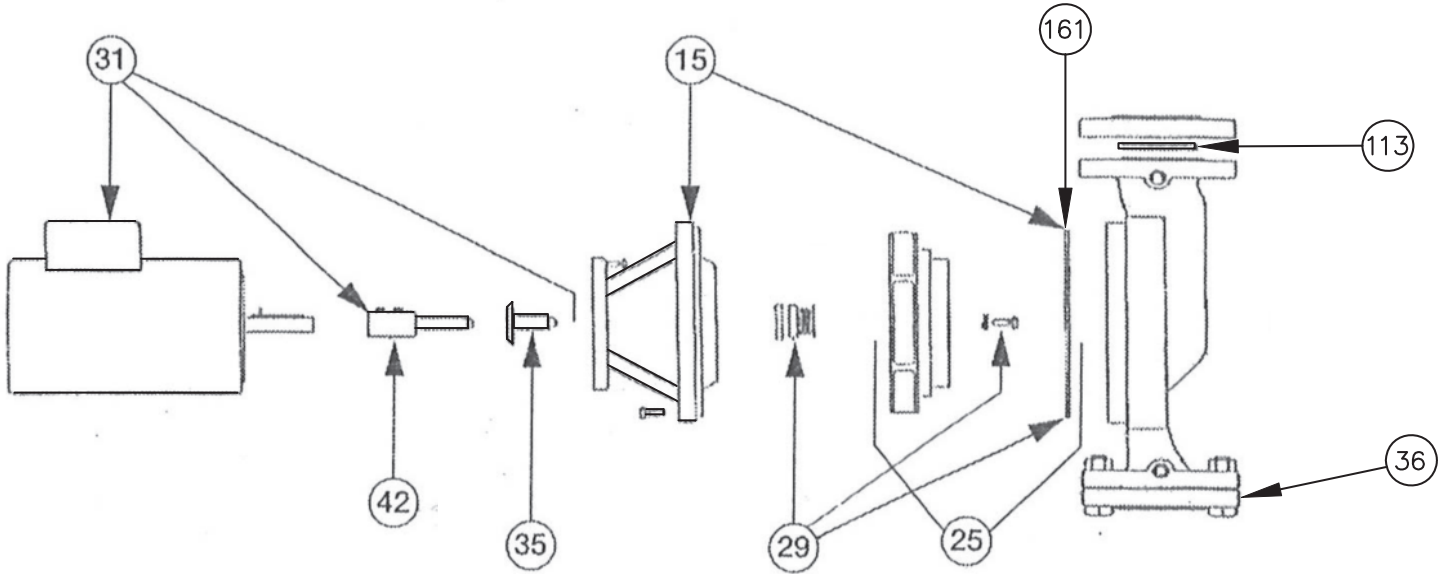

RAYPAK 1900 SERIES INLINE PUMPS

ITEM NO.	DESCRIPTION	MODEL	RAYPAK	MODEL	RAYPAK
		1911	KIT #	1935	KIT #
15	Bronze Bracket	1900-017RP	015290F	1900-019RP	015291F
25	Impeller	1611-001BRP		1635-001BRP	
	Diameter	(4)	015516F	(4.9)	015298F
		(4.6)	015517F	(5.2)	015395F
29	Water Seal Kit (includes Volute/Casing Gasket & Impeller Bolt)	1600-868CRP	950388F	1600-868CRP	950388F
35	Shaft Sleeve (included with Item No. 31)	1600-205RP	951086F	1600-205RP	951086F
36	Flange Kit - 2" BR (2 Bolt)	1600-032BRP	015538F	1600-032BRP	015538F
36	Flange Kit - 2" CI (2 Bolt)	1600-032RP	015539F	1600-032RP	015539F
36	Flange Kit - 2-1/2" BR (2 Bolt)	1634-038 BR	014047	1634-038 BR	014047
36	Flange Kit - 2-1/2" CI (2 Bolt)	1634-037RP	014048	1634-037RP	014048
42	Shaft Adapter (included with Item No. 31)	1900-008RP	015318F	1900-008RP	015318F
113	Flange Gasket kit 2"	1600-169RP	012666F	1600-169RP	012666F
113	Flange Gasket kit 2-1/2"		013423F		013423F
161	Gasket Kit - Volute/Casing	1600-050RP	015299F	1600-050RP	015299F

ITEM NO.	DESCRIPTION	HP	1725-1750 RPM					
			115/208/230/60/1	RAYPAK KIT #	200/60/3	RAYPAK KIT #	208/230/460/60/3	RAYPAK KIT #
31	Motor Assembly	1/4	N/A	—	121-200RP	N/A	121-401RP	015308F
		1/3	N/A	—	131-193RP	N/A	131-294RP	015310F
		1/2	N/A	—	132-170RP	N/A	132-271RP	015312F
		3/4	N/A	—	133-176RP	N/A	133-377RP	015314F
		1	N/A	—	138-167RP	N/A	138-268RP	015316F
		1-1/2	138-269RP	015317F	N/A	—	N/A	—