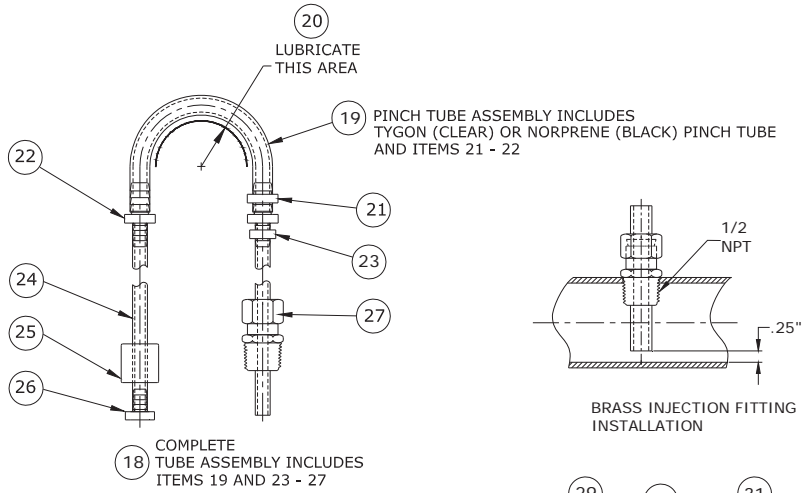

8. Parts List

ITEM	PART No.	DESCRIPTION	MODEL			
			RC252	RC25/53	RC103	RC503
1	527255	ENCLOSURE COVER NS	X	X	X	X
2	527251	ENCLOSURE BODY NS	X	X	X	X
3	525253	SCREW 10-24 x 4-1/2 PPH STL ZP	X	X	X	X
4	521752	HOUSING, BODY		X	X	X
5	521751	HOUSING, COVER		X	X	X
6	523408	KNOB, LOCK ASSY		X	X	X
7	523400	ROLLER, TRI NS-ASSY (3 ROLLER)		X	X	X
8	525233	SCREW 10-24 x 3/4 PTH SST		X	X	X
9	521225	HOUSING, PUMP	X			
10	525004	BRASS STUD 10-32	X			
11	525140	WING NUT 10-32	X			
12	523332	ROLLER, 2 INCH H-BLOCK	X			
13	521058	GEAR MOTOR, 1 RPM, 120V	120 V			
	521094	GEAR MOTOR, 1 RPM, 240V	240 V			
	521805	GEAR MOTOR, 4 RPM, 120V		120V		
	521806	GEAR MOTOR, 4 RPM, 240V		240V		
	521316	GEAR MOTOR, 16 RPM, 120V			120V	
	521317	GEAR MOTOR, 16 RPM, 240V			240V	
	524756	GEAR MOTOR, 30 RPM, 120V				120V
	524755	GEAR MOTOR, 30 RPM, 240V				240V
14	524752	FAN, 2.5 INCH	X	X	X	X
15	524065	TIMER/POT ASSY 120 V		ALL 120 V PUMPS		
	524066	TIMER/POT ASSY 240 V		ALL 240 V PUMPS		
16	521154	KNOB, TIMER	X	X	X	X
17	524711	SWITCH ASSY, 3 WAY	X	X	X	X
18	523252	TUBE ASSY-TYGON/VINYL 8 INCH	NOTE A	X		
	523118	TUBE ASSY-TYGON/VINYL 13.5 INCH	NOTE A		X	X
	523414	TUBE ASSY-NORPRENE/VINYL 8 INCH	NOTE A	X		
	523140	TUBE ASSY-NORPRENE/VINYL 13.5 INCH	NOTE A		X	X
19	523250	TYGON PINCH TUBE ASSY-8 INCH	NOTE B	X		
	523115	TYGON PINCH TUBE ASSY-13.5 INCH	NOTE B		X	X
	523251	NORPRENE PINCH TUBE ASSY-8 INCH	NOTE B	X		
	523114	NORPRENE PINCH TUBE ASSY-13.5 INCH	NOTE B		X	X
20	523102	LUBRICANT, E-Z GLIDE, 3GRAM	X	X	X	X
21	525114	CLAMP, HOSE #8 (LARGE)	X	X	X	X
22	520111	FITTING, HOSE CONNECTOR, 3/8 BARB	X	X	X	X
23	520110	CLAMP, HOSE #6 (SMALL)	X	X	X	X
24	520120	TUBING, VINYL .31 x .44 x 66 INCH	X	X	X	X
	520116	TUBING, VINYL .31 x .44 x 100 FOOT (OPTIONAL)				
25	523110	WEIGHT, HOSE 7/16	X	X	X	X
26	520112	RETAINER-HOSE WEIGHT	X	X	X	X
27	527158	BRASS INJECTION FITTING, 1/2" MNPT	X	X	X	X
28	525113	SEAL, INJECTION FITTING (SPARE)	X	X	X	X
29	520113	ADAPTER, PP1/4MNPT x 3/8 BARB	X	X	X	X
30	521170	CHECK VALVE, PVC, 3/8 BARB x 1/4 NPT	X	X	X	X
31	521160	CHECK VALVE, PVC, 3/8 x 3/8 BARB	X	X	X	X
32	524155	POWER CORD, 18-3SJT, 120V		PUMP-CORDED,120 V		
	524156	POWER CORD, 18-3SJT, 240V		PUMP-CORDED,240 V		
33	524090	STRAIN RELIEF		CORDED PUMPS		
34	524115	J-BOX				
35	524135	LOCK NUT, STEEL 1/2		CONDUIT MODELS		
36	524110	NIPPLE, 1/2 x 1				
37	525214	GROUND SCREW #8, GREEN	X	X	X	X
38	8110030	LOCK WASHER (GROUND SCREW)	X	X	X	X
39	527159	FITTING, INJECTION-8M,NYLON (OPTIONAL)				

NOTE A: COMPLETE TUBE ASSEMBLY

ITEM 18 INCLUDES: PINCH TUBE ASSEMBLY (ITEM 19) AND ITEMS 23 THRU 27

NOTE B: PINCH TUBE ASSEMBLY

ITEM 19 INCLUDES: TYGON (OR NORPRENE) PINCH TUBE, CLAMP (ITEM 21) AND FITTING (ITEM 22)

37 38
GROUND SCREW & LOCK WASHER (NOT SHOWN)
ARE FOR FASTENING GROUND WIRE TO BACK OF MOTOR