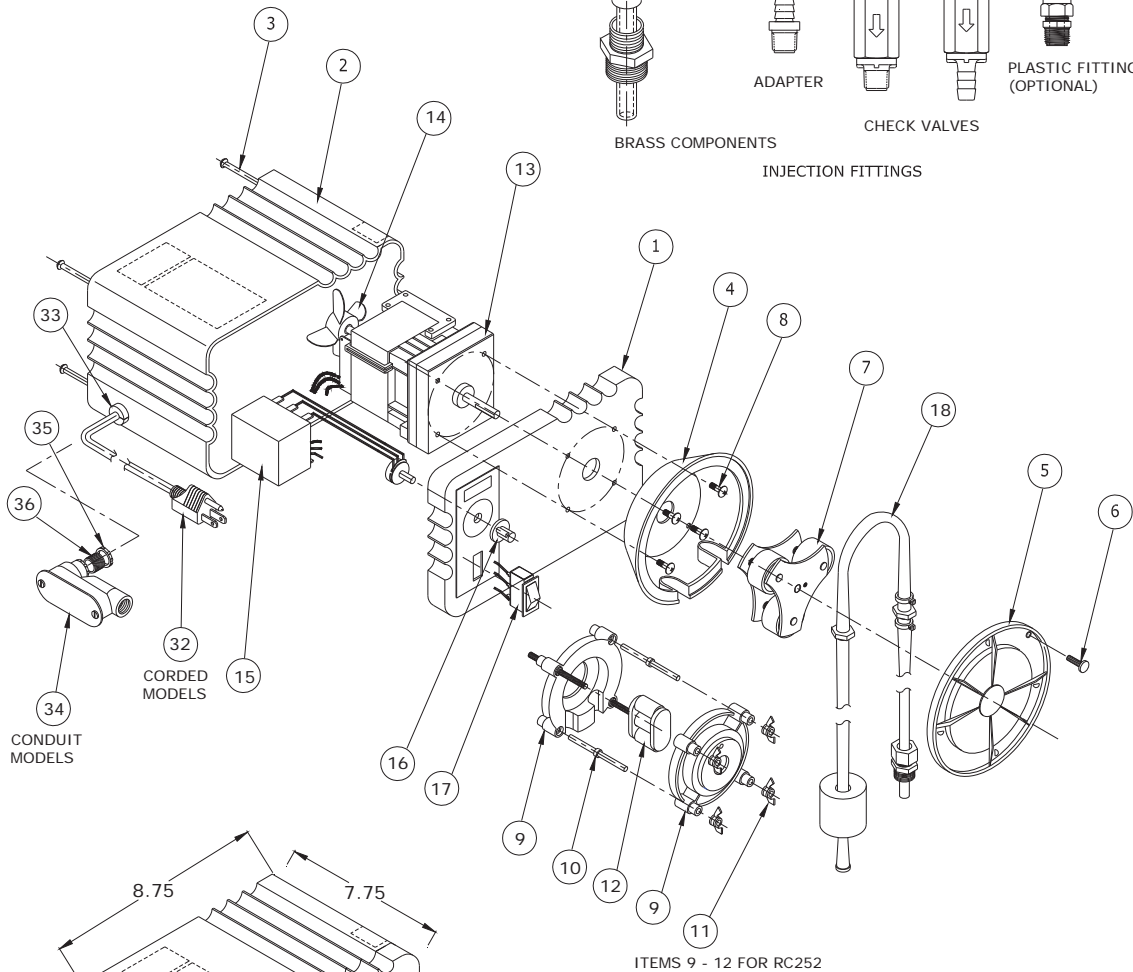

NOTE A: COMPLETE TUBE ASSEMBLY

ITEM 18 INCLUDES: PINCH TUBE ASSEMBLY (ITEM 19) AND ITEMS 23 THRU 27

NOTE B: PINCH TUBE ASSEMBLY

ITEM 19 INCLUDES: TYGON (OR NORPRENE) PINCH TUBE, CLAMP (ITEM 21) AND FITTING (ITEM 22)