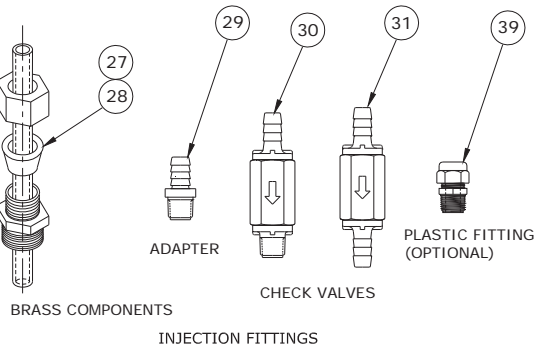

8. Parts List

ITEM	PART No.	DESCRIPTION	MODEL			
			RC252	RC25/53	RC103	RC503
1	527255	ENCLOSURE COVER NS	X	X	X	X
2	527251	ENCLOSURE BODY NS	X	X	X	X
3	525253	SCREW 10-24 x 4-1/2 PPH STL ZP	X	X	X	X
4	521752	HOUSING, BODY		X	X	X
5	521751	HOUSING, COVER		X	X	X
6	523408	KNOB, LOCK ASSY		X	X	X
7	523400	ROLLER, TRI NS-ASSY (3 ROLLER)		X	X	X
8	525233	SCREW 10-24 x 3/4 PTH SST		X	X	X
9	521225	HOUSING, PUMP	X			
10	525004	BRASS STUD 10-32	X			
11	525140	WING NUT 10-32	X			
12	523332	ROLLER, 2 INCH H-BLOCK	X			
13	521058	GEAR MOTOR, 1 RPM, 120V	120 V			
	521094	GEAR MOTOR, 1 RPM, 240V	240 V			
	521805	GEAR MOTOR, 4 RPM, 120V		120V		
	521806	GEAR MOTOR, 4 RPM, 240V		240V		
	521316	GEAR MOTOR, 16 RPM, 120V			120V	
	521317	GEAR MOTOR, 16 RPM, 240V			240V	
	524756	GEAR MOTOR, 30 RPM, 120V				120V
	524755	GEAR MOTOR, 30 RPM, 240V				240V
14	524752	FAN, 2.5 INCH	X	X	X	X
15	524065	TIMER/POT ASSY 120 V		ALL 120 V PUMPS		
	524066	TIMER/POT ASSY 240 V		ALL 240 V PUMPS		
16	521154	KNOB, TIMER	X	X	X	X
17	524711	SWITCH ASSY, 3 WAY	X	X	X	X
18	523252	TUBE ASSY-TYGON/VINYL 8 INCH	NOTE A	X		
	523118	TUBE ASSY-TYGON/VINYL 13.5 INCH	NOTE A		X	X
	523414	TUBE ASSY-NORPRENE/VINYL 8 INCH	NOTE A	X		
	523140	TUBE ASSY-NORPRENE/VINYL 13.5 INCH	NOTE A		X	X
19	523250	TYGON PINCH TUBE ASSY-8 INCH	NOTE B	X		
	523115	TYGON PINCH TUBE ASSY-13.5 INCH	NOTE B		X	X
	523251	NORPRENE PINCH TUBE ASSY-8 INCH	NOTE B	X		
	523114	NORPRENE PINCH TUBE ASSY-13.5 INCH	NOTE B		X	X
20	523102	LUBRICANT, E-Z GLIDE, 3GRAM	X	X	X	X
21	525114	CLAMP, HOSE #8 (LARGE)	X	X	X	X
22	520111	FITTING, HOSE CONNECTOR, 3/8 BARB	X	X	X	X
23	520110	CLAMP, HOSE #6 (SMALL)	X	X	X	X
24	520120	TUBING, VINYL .31 x .44 x 66 INCH	X	X	X	X
	520116	TUBING, VINYL .31 x .44 x 100 FOOT (OPTIONAL)				
25	523110	WEIGHT, HOSE 7/16	X	X	X	X
26	520112	RETAINER-HOSE WEIGHT	X	X	X	X
27	527158	BRASS INJECTION FITTING, 1/2" MNPT	X	X	X	X
28	525113	SEAL, INJECTION FITTING (SPARE)	X	X	X	X
29	520113	ADAPTER, PP1/4MNPT x 3/8 BARB	X	X	X	X
30	521170	CHECK VALVE, PVC, 3/8 BARB x 1/4 NPT	X	X	X	X
31	521160	CHECK VALVE, PVC, 3/8 x 3/8 BARB	X	X	X	X
32	524155	POWER CORD, 18-3SJT, 120V		PUMP-CORDED,120 V		
	524156	POWER CORD, 18-3SJT, 240V		PUMP-CORDED,240 V		
33	524090	STRAIN RELIEF		CORDED PUMPS		
34	524115	J-BOX				
35	524135	LOCK NUT, STEEL 1/2		CONDUIT MODELS		
36	524110	NIPPLE, 1/2 x 1				
37	525214	GROUND SCREW #8, GREEN	X	X	X	X
38	8110030	LOCK WASHER (GROUND SCREW)	X	X	X	X
39	527159	FITTING, INJECTION-8M,NYLON (OPTIONAL)				

NOTE A: COMPLETE TUBE ASSEMBLY

ITEM 18 INCLUDES: PINCH TUBE ASSEMBLY (ITEM 19) AND ITEMS 23 THRU 27

NOTE B: PINCH TUBE ASSEMBLY

ITEM 19 INCLUDES: TYGON (OR NORPRENE) PINCH TUBE, CLAMP (ITEM 21) AND FITTING (ITEM 22)

37 38
GROUND SCREW & LOCK WASHER (NOT SHOWN)
ARE FOR FASTENING GROUND WIRE TO BACK OF MOTOR