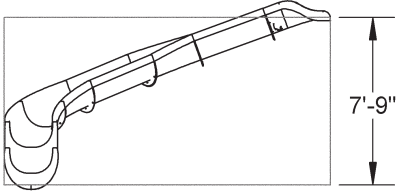

REPLACE THE XX IN THE PART NUMBERS TO INDICATE COLOR CODE WHEN ORDERING.

19 LINEAR FEET RIVER RUN
Style 19A - Left Turn Shown

Style 19A - Isometric View

4 BYOS 2 Anchors Supplied

19 LINEAR FEET RIVER RUN
Style 19B - Left Turn Shown

Style 19B - Isometric View

4 BYOS 2 Anchors Supplied

23 LINEAR FEET RIVER RUN
Style 23A - Left Turn Shown

Front View

Top View

Style 23A - Isometric View
4 BYOS 2 Anchors Supplied

24 LINEAR FEET RIVER RUN
Style 24A - Left Turn Shown

Front View

Top View

Style 24A - Isometric View
4 BYOS 2 Anchors Supplied

24 LINEAR FEET RIVER RUN
Style 24B - Left Turn Shown

Front View

Top View

Style 24B - Isometric View
4 BYOS 2 Anchors Supplied

29 LINEAR FEET RIVER RUN
Style 29A - Left Turn Shown

Front View

Top View

Style 29A - Isometric View
5 BYOS 2 Anchors Supplied

To ensure you have the most current version of this publication, please visit our website.