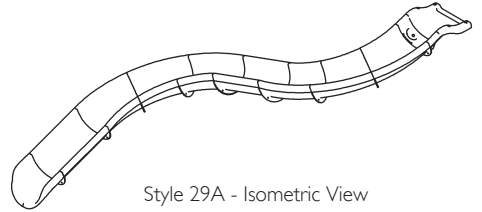

REPLACE THE XX IN THE PART NUMBERS TO INDICATE COLOR CODE WHEN ORDERING.

19 LINEAR FEET RIVER RUN
Style 19A - Left Turn Shown

Style 19A - Isometric View

4 BYOS 2 Anchors Supplied

19 LINEAR FEET RIVER RUN
Style 19B - Left Turn Shown

Style 19B - Isometric View

4 BYOS 2 Anchors Supplied

23 LINEAR FEET RIVER RUN
Style 23A - Left Turn Shown

Front View

Top View

Style 23A - Isometric View
4 BYOS 2 Anchors Supplied

24 LINEAR FEET RIVER RUN
Style 24A - Left Turn Shown

Front View

Top View

Style 24A - Isometric View
4 BYOS 2 Anchors Supplied

24 LINEAR FEET RIVER RUN
Style 24B - Left Turn Shown

Front View

Top View

Style 24B - Isometric View
4 BYOS 2 Anchors Supplied

29 LINEAR FEET RIVER RUN
Style 29A - Left Turn Shown

Front View

Top View

Style 29A - Isometric View
5 BYOS 2 Anchors Supplied

To ensure you have the most current version of this publication, please visit our website.