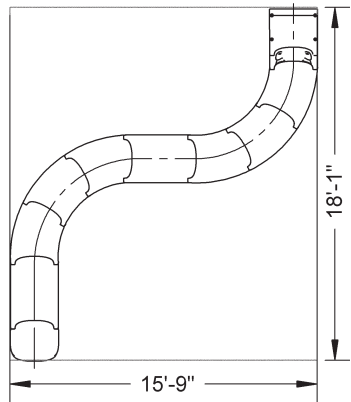

REPLACE THE XX IN THE PART NUMBERS TO INDICATE COLOR CODE WHEN ORDERING.

19 LINEAR FEET RIVER RUN
Style 19A - Left Turn Shown

Style 19A - Isometric View

4 BYOS 2 Anchors Supplied

19 LINEAR FEET RIVER RUN
Style 19B - Left Turn Shown

Style 19B - Isometric View

4 BYOS 2 Anchors Supplied

23 LINEAR FEET RIVER RUN
Style 23A - Left Turn Shown

Front View

Top View

Style 23A - Isometric View
4 BYOS 2 Anchors Supplied

24 LINEAR FEET RIVER RUN
Style 24A - Left Turn Shown

Front View

Top View

Style 24A - Isometric View
4 BYOS 2 Anchors Supplied

24 LINEAR FEET RIVER RUN
Style 24B - Left Turn Shown

Front View

Top View

Style 24B - Isometric View
4 BYOS 2 Anchors Supplied

29 LINEAR FEET RIVER RUN
Style 29A - Left Turn Shown

Front View

Top View

Style 29A - Isometric View
5 BYOS 2 Anchors Supplied

To ensure you have the most current version of this publication, please visit our website.