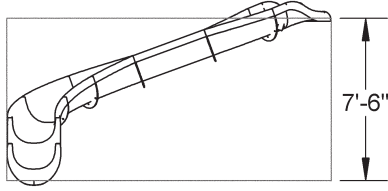

STANDARD COLORS

SPECIAL ORDER COLORS*

*Special Order Colors may result in longer lead times. Contact Customer Service for more information.

PART #	DESCRIPTION
RRS19A-CL-XX	19' River Run Slide Turn A- LEFT
RRS19A-CR-XX	19' River Run Slide Turn A- RIGHT
RRS19B-CL-XX	19' River Run Slide Turn B- LEFT
RRS19B-CR-XX	19' River Run Slide Turn B- RIGHT
RRS23A-CL-XX	23' River Run Slide Turn A- LEFT
RRS23A-CR-XX	23' River Run Slide Turn A- RIGHT
RRS24A-CL-XX	24' River Run Slide Turn A- LEFT
RRS24A-CR-XX	24' River Run Slide Turn A- RIGHT
RRS24B-CL-XX	24' River Run Slide Turn B- LEFT
RRS24B-CR-XX	24' River Run Slide Turn B- RIGHT
RRS29A-CL-XX	24' River Run Slide Turn B- LEFT
RRS29A-CR-XX	24' River Run Slide Turn B- RIGHT

REPLACE THE XX IN THE PART NUMBERS TO INDICATE COLOR CODE WHEN ORDERING.

19 LINEAR FEET RIVER RUN
Style 19A - Left Turn Shown

Style 19A - Isometric View

4 BYOS 2 Anchors Supplied

19 LINEAR FEET RIVER RUN
Style 19B - Left Turn Shown

Style 19B - Isometric View

4 BYOS 2 Anchors Supplied

23 LINEAR FEET RIVER RUN
Style 23A - Left Turn Shown

Front View

Top View

Style 23A - Isometric View
4 BYOS 2 Anchors Supplied

24 LINEAR FEET RIVER RUN
Style 24A - Left Turn Shown

Front View

Top View

Style 24A - Isometric View
4 BYOS 2 Anchors Supplied

24 LINEAR FEET RIVER RUN
Style 24B - Left Turn Shown

Front View

Top View

Style 24B - Isometric View
4 BYOS 2 Anchors Supplied

29 LINEAR FEET RIVER RUN
Style 29A - Left Turn Shown