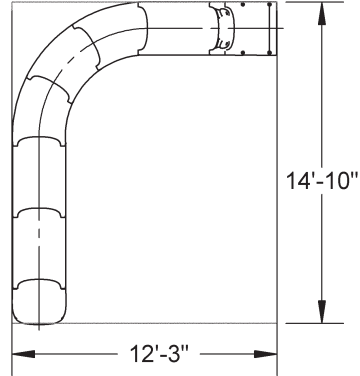

REPLACE THE XX IN THE PART NUMBERS TO INDICATE COLOR CODE WHEN ORDERING.

19 LINEAR FEET RIVER RUN
Style 19A - Left Turn Shown

Style 19A - Isometric View

4 BYOS 2 Anchors Supplied

19 LINEAR FEET RIVER RUN
Style 19B - Left Turn Shown

Style 19B - Isometric View

4 BYOS 2 Anchors Supplied

23 LINEAR FEET RIVER RUN
Style 23A - Left Turn Shown

Front View

Top View

Style 23A - Isometric View
4 BYOS 2 Anchors Supplied

24 LINEAR FEET RIVER RUN
Style 24A - Left Turn Shown

Front View

Top View

Style 24A - Isometric View
4 BYOS 2 Anchors Supplied

24 LINEAR FEET RIVER RUN
Style 24B - Left Turn Shown

Front View

Top View

Style 24B - Isometric View
4 BYOS 2 Anchors Supplied

29 LINEAR FEET RIVER RUN
Style 29A - Left Turn Shown

Front View

Top View

Style 29A - Isometric View
5 BYOS 2 Anchors Supplied

To ensure you have the most current version of this publication, please visit our website.