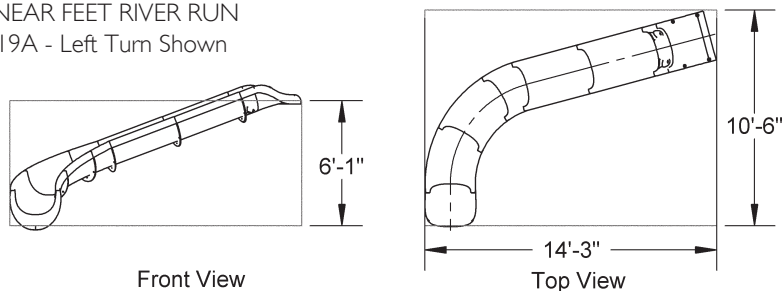

- Pre-Designed BYOS2™ slide kits
- Right and left turn slides
- Discreet zoom flume water delivery system with perfectly matching cover plate (20 - 40 gpm)
- 19', 23', 24' & 29' length options
- 350 pound weight limit
- No quote process needed - easy to order
- Available in assorted colors and visual textures
- Color matching products include: T7 Diving System, Destination Series In-Pool Furniture

STANDARD COLORS

SPECIAL ORDER COLORS*

*Special Order Colors may result in longer lead times. Contact Customer Service for more information.

PART #	DESCRIPTION
RRS19A-CL-XX	19' River Run Slide Turn A- LEFT
RRS19A-CR-XX	19' River Run Slide Turn A- RIGHT
RRS19B-CL-XX	19' River Run Slide Turn B- LEFT
RRS19B-CR-XX	19' River Run Slide Turn B- RIGHT
RRS23A-CL-XX	23' River Run Slide Turn A- LEFT
RRS23A-CR-XX	23' River Run Slide Turn A- RIGHT
RRS24A-CL-XX	24' River Run Slide Turn A- LEFT
RRS24A-CR-XX	24' River Run Slide Turn A- RIGHT
RRS24B-CL-XX	24' River Run Slide Turn B- LEFT
RRS24B-CR-XX	24' River Run Slide Turn B- RIGHT
RRS29A-CL-XX	24' River Run Slide Turn B- LEFT
RRS29A-CR-XX	24' River Run Slide Turn B- RIGHT

REPLACE THE XX IN THE PART NUMBERS TO INDICATE COLOR CODE WHEN ORDERING.

19 LINEAR FEET RIVER RUN
Style 19A - Left Turn Shown

Style 19A - Isometric View

4 BYOS 2 Anchors Supplied

19 LINEAR FEET RIVER RUN
Style 19B - Left Turn Shown

Style 19B - Isometric View

4 BYOS 2 Anchors Supplied

23 LINEAR FEET RIVER RUN
Style 23A - Left Turn Shown

Front View

Top View

Style 23A - Isometric View
4 BYOS 2 Anchors Supplied

24 LINEAR FEET RIVER RUN
Style 24A - Left Turn Shown