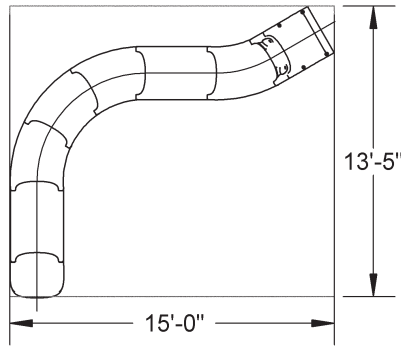

STANDARD COLORS

SPECIAL ORDER COLORS*

*Special Order Colors may result in longer lead times. Contact Customer Service for more information.

PART #	DESCRIPTION
RRS19A-CL-XX	19' River Run Slide Turn A- LEFT
RRS19A-CR-XX	19' River Run Slide Turn A- RIGHT
RRS19B-CL-XX	19' River Run Slide Turn B- LEFT
RRS19B-CR-XX	19' River Run Slide Turn B- RIGHT
RRS23A-CL-XX	23' River Run Slide Turn A- LEFT
RRS23A-CR-XX	23' River Run Slide Turn A- RIGHT
RRS24A-CL-XX	24' River Run Slide Turn A- LEFT
RRS24A-CR-XX	24' River Run Slide Turn A- RIGHT
RRS24B-CL-XX	24' River Run Slide Turn B- LEFT
RRS24B-CR-XX	24' River Run Slide Turn B- RIGHT
RRS29A-CL-XX	24' River Run Slide Turn B- LEFT
RRS29A-CR-XX	24' River Run Slide Turn B- RIGHT

REPLACE THE XX IN THE PART NUMBERS TO INDICATE COLOR CODE WHEN ORDERING.

19 LINEAR FEET RIVER RUN
Style 19A - Left Turn Shown

Style 19A - Isometric View

4 BYOS 2 Anchors Supplied

19 LINEAR FEET RIVER RUN
Style 19B - Left Turn Shown

Style 19B - Isometric View

4 BYOS 2 Anchors Supplied

23 LINEAR FEET RIVER RUN
Style 23A - Left Turn Shown

Front View

Top View

Style 23A - Isometric View
4 BYOS 2 Anchors Supplied

24 LINEAR FEET RIVER RUN
Style 24A - Left Turn Shown

Front View

Top View

Style 24A - Isometric View
4 BYOS 2 Anchors Supplied

24 LINEAR FEET RIVER RUN
Style 24B - Left Turn Shown

Front View

Top View

Style 24B - Isometric View
4 BYOS 2 Anchors Supplied

29 LINEAR FEET RIVER RUN
Style 29A - Left Turn Shown