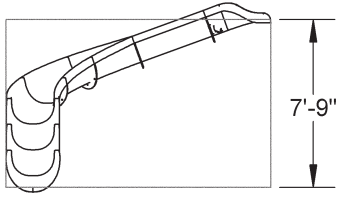

REPLACE THE XX IN THE PART NUMBERS TO INDICATE COLOR CODE WHEN ORDERING.

19 LINEAR FEET RIVER RUN
Style 19A - Left Turn Shown

Style 19A - Isometric View

4 BYOS 2 Anchors Supplied

19 LINEAR FEET RIVER RUN
Style 19B - Left Turn Shown

Style 19B - Isometric View

4 BYOS 2 Anchors Supplied

23 LINEAR FEET RIVER RUN
Style 23A - Left Turn Shown

Front View

Top View

Style 23A - Isometric View
4 BYOS 2 Anchors Supplied

24 LINEAR FEET RIVER RUN
Style 24A - Left Turn Shown

Front View

Top View

Style 24A - Isometric View
4 BYOS 2 Anchors Supplied

24 LINEAR FEET RIVER RUN
Style 24B - Left Turn Shown

Front View

Top View

Style 24B - Isometric View
4 BYOS 2 Anchors Supplied

29 LINEAR FEET RIVER RUN
Style 29A - Left Turn Shown

Front View

Top View

Style 29A - Isometric View
5 BYOS 2 Anchors Supplied

To ensure you have the most current version of this publication, please visit our website.