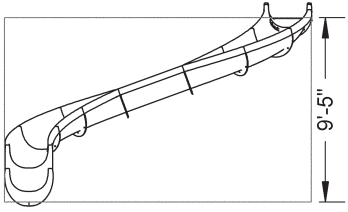

REPLACE THE XX IN THE PART NUMBERS TO INDICATE COLOR CODE WHEN ORDERING.

19 LINEAR FEET RIVER RUN
Style 19A - Left Turn Shown

Style 19A - Isometric View

4 BYOS 2 Anchors Supplied

19 LINEAR FEET RIVER RUN
Style 19B - Left Turn Shown

Style 19B - Isometric View

4 BYOS 2 Anchors Supplied

23 LINEAR FEET RIVER RUN
Style 23A - Left Turn Shown

Front View

Top View

Style 23A - Isometric View
4 BYOS 2 Anchors Supplied

24 LINEAR FEET RIVER RUN
Style 24A - Left Turn Shown

Front View

Top View

Style 24A - Isometric View
4 BYOS 2 Anchors Supplied

24 LINEAR FEET RIVER RUN
Style 24B - Left Turn Shown

Front View

Top View

Style 24B - Isometric View
4 BYOS 2 Anchors Supplied

29 LINEAR FEET RIVER RUN
Style 29A - Left Turn Shown

Front View

Top View

Style 29A - Isometric View
5 BYOS 2 Anchors Supplied

To ensure you have the most current version of this publication, please visit our website.