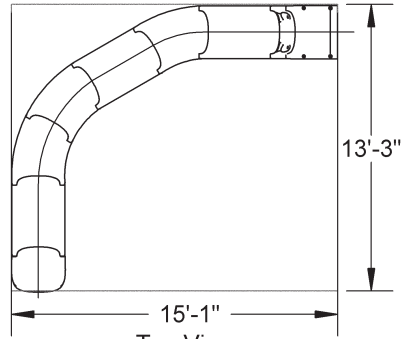

REPLACE THE XX IN THE PART NUMBERS TO INDICATE COLOR CODE WHEN ORDERING.

19 LINEAR FEET RIVER RUN
Style 19A - Left Turn Shown

Style 19A - Isometric View

4 BYOS 2 Anchors Supplied

19 LINEAR FEET RIVER RUN
Style 19B - Left Turn Shown

Style 19B - Isometric View

4 BYOS 2 Anchors Supplied

23 LINEAR FEET RIVER RUN
Style 23A - Left Turn Shown

Front View

Top View

Style 23A - Isometric View
4 BYOS 2 Anchors Supplied

24 LINEAR FEET RIVER RUN
Style 24A - Left Turn Shown

Front View

Top View

Style 24A - Isometric View
4 BYOS 2 Anchors Supplied

24 LINEAR FEET RIVER RUN
Style 24B - Left Turn Shown

Front View

Top View

Style 24B - Isometric View
4 BYOS 2 Anchors Supplied

29 LINEAR FEET RIVER RUN
Style 29A - Left Turn Shown

Front View

Top View

Style 29A - Isometric View
5 BYOS 2 Anchors Supplied

To ensure you have the most current version of this publication, please visit our website.