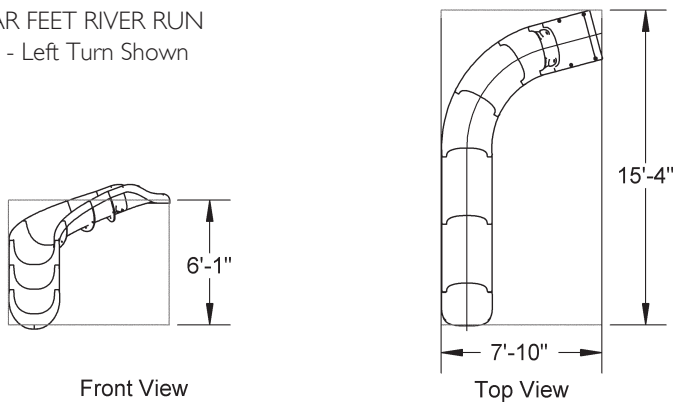

REPLACE THE XX IN THE PART NUMBERS TO INDICATE COLOR CODE WHEN ORDERING.

19 LINEAR FEET RIVER RUN
Style 19A - Left Turn Shown

Style 19A - Isometric View

4 BYOS 2 Anchors Supplied

19 LINEAR FEET RIVER RUN
Style 19B - Left Turn Shown

Style 19B - Isometric View

4 BYOS 2 Anchors Supplied

23 LINEAR FEET RIVER RUN
Style 23A - Left Turn Shown

Front View

Top View

Style 23A - Isometric View
4 BYOS 2 Anchors Supplied

24 LINEAR FEET RIVER RUN
Style 24A - Left Turn Shown

Front View

Top View

Style 24A - Isometric View
4 BYOS 2 Anchors Supplied

24 LINEAR FEET RIVER RUN
Style 24B - Left Turn Shown

Front View

Top View

Style 24B - Isometric View
4 BYOS 2 Anchors Supplied

29 LINEAR FEET RIVER RUN
Style 29A - Left Turn Shown