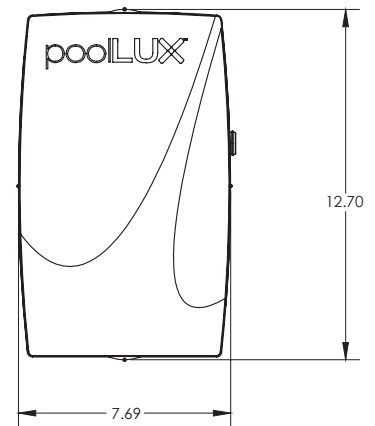

poolLUX® Power

Low voltage transformer

- 60W or 100W low voltage transformer options
- External on/off control switch
- Compatible with S.R.Smith LED lights and other 12VAC Power toggle LED lights
 - S.R.Smith LED lights feature (6) colors and (2) shows
- Oversized wiring space with convenient terminal strip connections
- Internal self-resetting thermal fuse to protect against overheating conditions
- Fast acting replaceable current fuse for safety enhancing short circuit protection
- Accessible low voltage 12VAC and 13VAC wiring terminals for standard or extended wiring runs
- Corrosion resistant (NEMA 3R) and sound dampening housing (quiet operation)
- (4) low-voltage and (4) line-voltage combination knockouts (3/4" or 1") Plus (2) special use knockouts
- ETL Listed – Conforms to UL 379 (Pool, Spa and Fountain Power Unit Standard)
- Certified to CSA C22.2#218.1
- Two-year warranty