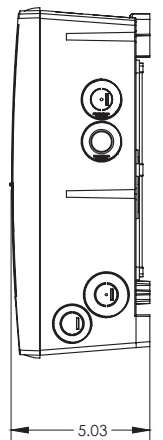

poolLUX® Power

Low voltage transformer

- 60W or 100W low voltage transformer options
- External on/off control switch
- Compatible with S.R.Smith LED lights and other 12VAC Power toggle LED lights
 - S.R.Smith LED lights feature (6) colors and (2) shows
- Oversized wiring space with convenient terminal strip connections
- Internal self-resetting thermal fuse to protect against overheating conditions
- Fast acting replaceable current fuse for safety enhancing short circuit protection
- Accessible low voltage 12VAC and 13VAC wiring terminals for standard or extended wiring runs
- Corrosion resistant (NEMA 3R) and sound dampening housing (quiet operation)
- (4) low-voltage and (4) line-voltage combination knockouts (3/4" or 1") Plus (2) special use knockouts
- ETL Listed – Conforms to UL 379 (Pool, Spa and Fountain Power Unit Standard)
- Certified to CSA C22.2#218.1
- Two-year warranty