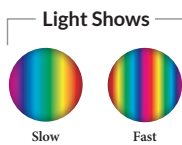

TREO LED Light

The TREO LED light is a 12VAC, 5 Watt LED underwater light for gunite, vinyl liner, and fiberglass pools with a replaceable LED lamp.

- Serviceable design - Replaceable LED lamp
- Designed for use with standard thread 1.5" diameter wall fittings
- Available in lengths of 30', 50', 80', 150'
- No earth bonding required
- White or color changing LED models available
- Color functions:
 - Advanced color functionality with poolLUX Premier: (49) color variations and dimming control (via wireless remote)
 - 12V controls: (6) colors (white, blue, green, red, amber, magenta) and (2) light shows
- Color memory function
- Five colored trim rings included to match the surface of your pool or spa
- 3 year warranty
- ETL Listed - Conforms to UL676, certified to CSA C22.2 #89