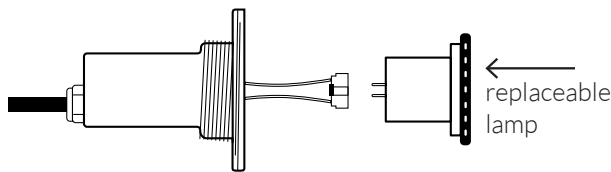

TREO LED Light

The TREO LED light is a 12VAC, 5 Watt LED underwater light for gunite, vinyl liner, and fiberglass pools with a replaceable LED lamp.

- Serviceable design - Replaceable LED lamp
- Designed for use with standard thread 1.5" diameter wall fittings
- Available in lengths of 30', 50', 80', 150'
- No earth bonding required
- White or color changing LED models available
- Color functions:
 - Advanced color functionality with poolLUX Premier: (49) color variations and dimming control (via wireless remote)
 - 12V controls: (6) colors (white, blue, green, red, amber, magenta) and (2) light shows
- Color memory function
- Five colored trim rings included to match the surface of your pool or spa
- 3 year warranty
- ETL Listed - Conforms to UL676, certified to CSA C22.2 #89

Model No.	Description
FLED-C-TR-30	TREO 30' RGB LED pool light
FLED-C-TR-50	TREO 50' RGB LED pool light
FLED-C-TR	TREO 80' RGB LED pool light
FLED-C-TR-150	TREO 150' RGB LED pool light
FLED-W-TR-30	TREO 30' White LED pool light
FLED-W-TR-50	TREO 50' White LED pool light
FLED-W-TR	TREO 80' White LED pool light
FLED-W-TR-150	TREO 150' White LED pool light
FLED-VK-TR	TREO vinyl adapter kit
FLED-LAU-C	RGB Replacement Lamp
FLED-LAU-W	White Replacement Lamp
FLED-C-TR-PK8	8 TREO RGB LED pool lights with 80' cord
FLED-W-TR-PK8	8 TREO White LED pool lights with 80' cord