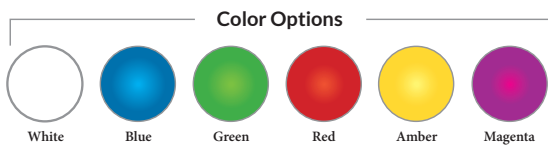

TREO LED Light

The TREO LED light is a 12VAC, 5 Watt LED underwater light for gunite, vinyl liner, and fiberglass pools with a replaceable LED lamp.

- Serviceable design - Replaceable LED lamp
- Designed for use with standard thread 1.5" diameter wall fittings
- Available in lengths of 30', 50', 80', 150'
- No earth bonding required
- White or color changing LED models available
- Color functions:
 - Advanced color functionality with poolLUX Premier: (49) color variations and dimming control (via wireless remote)
 - 12V controls: (6) colors (white, blue, green, red, amber, magenta) and (2) light shows
- Color memory function
- Five colored trim rings included to match the surface of your pool or spa
- 3 year warranty
- ETL Listed - Conforms to UL676, certified to CSA C22.2 #89