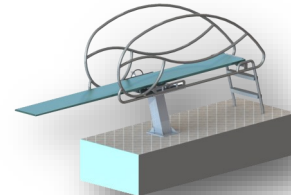

The Solarian™

A themed line of pool deck products.

Grab Rails

48", 60", 72" Stair Rails

2, 3, 4-Step Ladders

4', 6' Portable Lifeguard Chair

4', 6' Permanent Lifeguard Chair

1, 2, 3 Reel Blanket Winder

1M Divestand

Add style and elegance to your pool without sacrificing functionality or safety. Introducing The Solarian—an affordable, ADA compliant line of themed pool deck equipment. Ladders, rails, lifeguard chairs, diving boards and pool blanket winders are all designed to give your pool an updated, harmonized look. Our products are made of 304L (or 316L upon request) US stainless steel, electropolished and passivated with Spectra Shield™ for maximum corrosion resistance. Powder coating options available. Products can be purchased in any combination as well as individually.

THE SOLARIAN™ BY SPECTRUM AQUATICS®

Part Number	Description	Length	Width	Height
144018	Solarian Grab Rail (2 ea)	44 ¾"	Determined by install	34"

Part Number	Description	Length	Height
134886-48	Solarian Stair Rail 48"	64 13/16"	34"
134886-60	Solarian Stair Rail 60"	76 13/16"	34"
134886-72	Solarian Stair Rail 72"	88 13/16"	34"