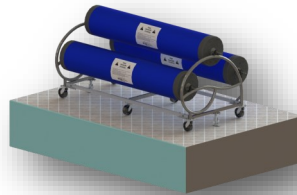

1, 2, 3 Reel Blanket Winder