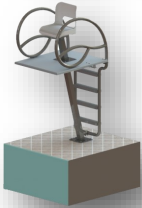

1M Divestand

Add style and elegance to your pool without sacrificing functionality or safety. Introducing The Solarian—an affordable, ADA compliant line of themed pool deck equipment. Ladders, rails, lifeguard chairs, diving boards and pool blanket winders are all designed to give your pool an updated, harmonized look. Our products are made of 304L (or 316L upon request) US stainless steel, electropolished and passivated with Spectra Shield™ for maximum corrosion resistance. Powder coating options available. Products can be purchased in any combination as well as individually.

THE SOLARIAN™ BY SPECTRUM AQUATICS®

Part Number	Description	Length	Width	Height
144018	Solarian Grab Rail (2 ea)	44 ¾"	Determined by install	34"

Part Number	Description	Length	Height
134886-48	Solarian Stair Rail 48"	64 13/16"	34"
134886-60	Solarian Stair Rail 60"	76 13/16"	34"
134886-72	Solarian Stair Rail 72"	88 13/16"	34"

Part Number	Description	Length	Width	Height
134640-02-.065	2 Step Solarian 30" Ladder	30"	22"	60"
134640-03-.065	3 Step Solarian 30" Ladder	30"	22"	72"
134640-04-.065	4 Step Solarian 30" Ladder	30"	22"	84"