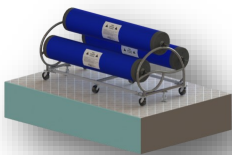

Part Number	Description	Length	Width	Height
144043-1	Solarian Single Blanket Winder	custom	51 15/16"	46"
144043-2	Solarian Double Blanket Winder	custom	51 15/16"	46"
144043-3	Solarian Triple Blanket Winder	custom	51 15/16"	46"