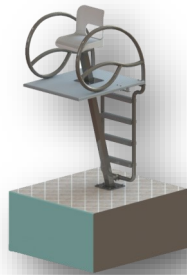

The Solarian™

A themed line of pool deck products.

Grab Rails

48", 60", 72" Stair Rails

2, 3, 4-Step Ladders

4', 6' Portable Lifeguard Chair

4', 6' Permanent Lifeguard Chair

1, 2, 3 Reel Blanket Winder

1M Divestand

Add style and elegance to your pool without sacrificing functionality or safety. Introducing The Solarian—an affordable, ADA compliant line of themed pool deck equipment. Ladders, rails, lifeguard chairs, diving boards and pool blanket winders are all designed to give your pool an updated, harmonized look. Our products are made of 304L (or 316L upon request) US stainless steel, electropolished and passivated with Spectra Shield™ for maximum corrosion resistance. Powder coating options available. Products can be purchased in any combination as well as individually.

THE SOLARIAN™ BY SPECTRUM AQUATICS®

Part Number	Description	Length	Width	Height
144018	Solarian Grab Rail (2 ea)	44 ¾"	Determined by install	34"

Part Number	Description	Length	Height
134886-48	Solarian Stair Rail 48"	64 13/16"	34"
134886-60	Solarian Stair Rail 60"	76 13/16"	34"
134886-72	Solarian Stair Rail 72"	88 13/16"	34"