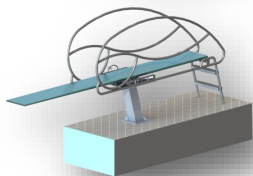

Part Number	Description	Length	Width	Board Height
144088	Solarian 1M Divestand	custom	custom	1M