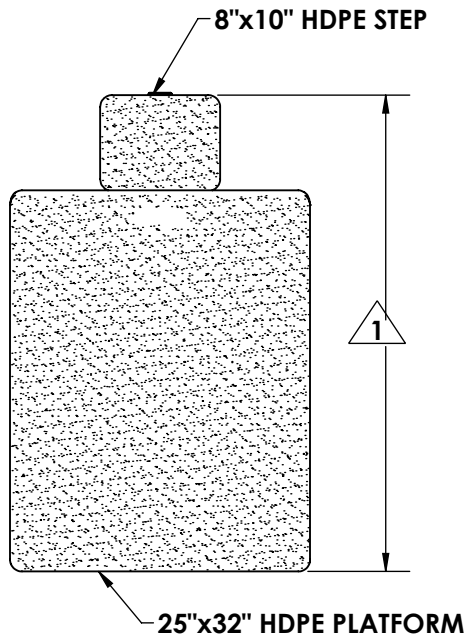

**STARTLINE  
MODEL - GROWLER SP**

NOTE:

PLEASE CONTACT SPECTRUM PRODUCTS FOR CUSTOM APPLICATIONS.

**SPECTRUM**  
Products

7100 Spectrum Lane  
Missoula, Montana 59808  
406.542.9781 \* 800.791.8056  
Fax: 406.542.1158  
www.spectrumproducts.com

**ENGINEERING DATA**

PRODUCT:	GROWLER SP
PRODUCT #:	21657-00
REVISION:	B
MATERIAL:	304 SERIES STAINLESS STEEL