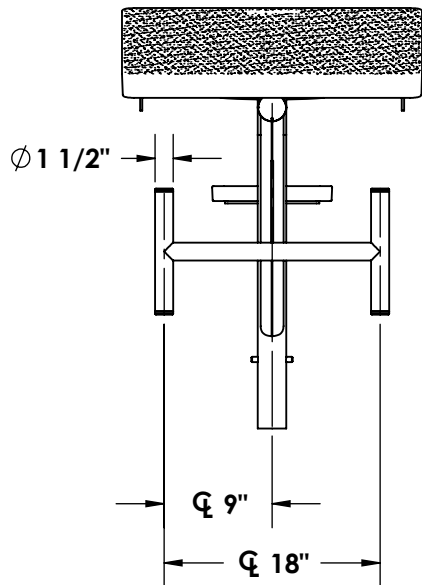

**STARTLINE
MODEL - GROWLER SP**

NOTE:

PLEASE CONTACT SPECTRUM PRODUCTS FOR CUSTOM APPLICATIONS.

SPECTRUM
Products

7100 Spectrum Lane
Missoula, Montana 59808
406.542.9781 * 800.791.8056
Fax: 406.542.1158
www.spectrumproducts.com

ENGINEERING DATA

PRODUCT:	GROWLER SP
PRODUCT #:	21657-00
REVISION:	B
MATERIAL:	304 SERIES STAINLESS STEEL