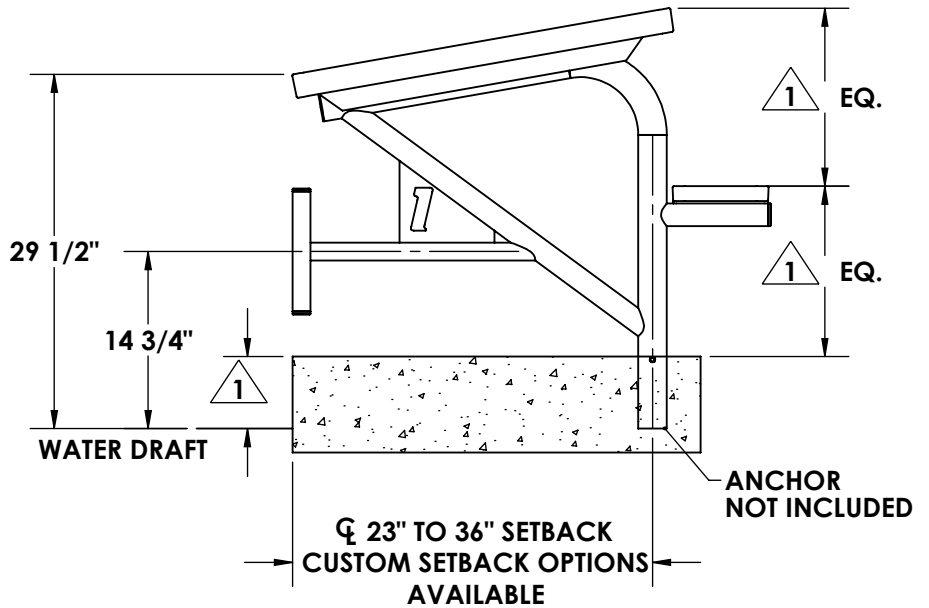

**STARTLINE
MODEL - GROWLER SP**

NOTE:

PLEASE CONTACT SPECTRUM PRODUCTS FOR CUSTOM APPLICATIONS.

SPECTRUM
Products

7100 Spectrum Lane
Missoula, Montana 59808
406.542.9781 * 800.791.8056
Fax: 406.542.1158
www.spectrumproducts.com

ENGINEERING DATA

PRODUCT:	GROWLER SP
PRODUCT #:	21657-00
REVISION:	B
MATERIAL:	304 SERIES STAINLESS STEEL