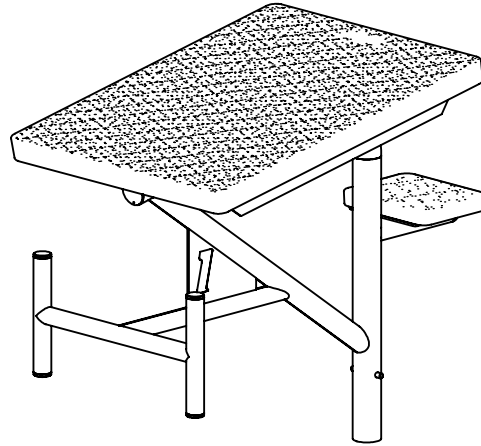

**STARTLINE  
MODEL - GROWLER SP**

NOTE:

PLEASE CONTACT SPECTRUM PRODUCTS FOR CUSTOM APPLICATIONS.

**SPECTRUM**  
Products

7100 Spectrum Lane  
Missoula, Montana 59808  
406.542.9781 \* 800.791.8056  
Fax: 406.542.1158  
www.spectrumproducts.com

**ENGINEERING DATA**

PRODUCT:	GROWLER SP
PRODUCT #:	21657-00
REVISION:	B
MATERIAL:	304 SERIES STAINLESS STEEL