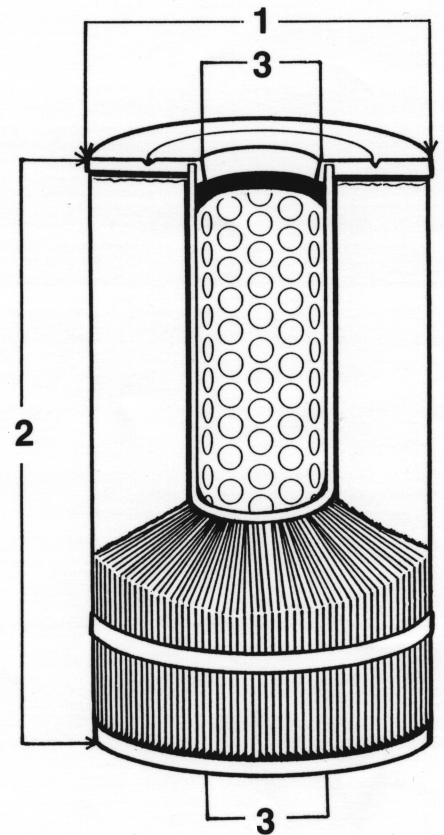

REPLACEMENT GUIDE 2020

END CAP CONFIGURATIONS

HOW TO FIND A FILTER CARTRIDGE REPLACEMENT USING THE UNICEL REPLACEMENT GUIDE

1. Measure the outside diameter of the cartridge (in inches, +/- 1/32").
2. Measure the cartridge length (in inches, +/- 1/16") including end caps but excluding any handles or other extensions. Unicel recommends measuring through the center (if possible) rather than along the outside edge.
3. Identify the cartridge outside edge end cap configuration using the chart on the opposing page. If the top and/or bottom is "open," measure the inside diameter (in inches, +/- 1/32") of the top and/or bottom.
4. Record the OEM name and model of the filter the cartridge came out of (if possible).
5. Count the number of pleats (+/- 2) and note whether there is a center core or not.

The information gathered in 1-5 above can then be used to identify a proper replacement. On pages 1 to 21 of the Replacement Guide, Unicel cartridges are grouped into "series" based on the outer diameter (O.D.) of the cartridge. For example, the 2000 Series is comprised of cartridges between 2 and 2.99 inches in O.D.; the 9000 Series is comprised of cartridges with an O.D. of 9 inches or greater. *Note that if the cartridge O.D. is either, for example, 4-15/16" or 6-15/16" it may be necessary to check the next series, the 5000 Series and 7000 Series, respectively.*