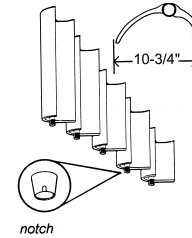

FG-1000

Vertical DE Grids: Full

FG-100x

PG-190x

FG-10xx, FG-12xx

Sq. Ft.	Width	Length	Description	UNICEL P/N
24	11"	12"	American, Hayward, Pac-Fab, Sta-Rite, Astral	FG-1002
36	11"	18"	American, Hayward, Pac-Fab, Sta-Rite, Astral, Waterway, Jacuzzi	FG-1003
48	11"	24"	American, Hayward, Pac-Fab, Sta-Rite, Jandy, Astral, Waterway, Jacuzzi	FG-1004
60	11"	30"	American, Hayward, Pac-Fab, Sta-Rite, Jandy, Astral, Waterway, Jacuzzi	FG-1005
72	11"	36"	American, Hayward, Pac-Fab, Sta-Rite, Jacuzzi	FG-1006
24	11"	12"	American, Hayward, Pac-Fab - SET 7 full + 1 partial	FS-2002
36	11"	18"	American, Hayward, Pac-Fab - SET 7 full + 1 partial	FS-2003
48	11"	24"	American, Hayward, Pac-Fab - SET 7 full + 1 partial	FS-2004
60	11"	30"	American, Hayward, Pac-Fab - SET 7 full + 1 partial	FS-2005
72	11"	36"	American, Hayward, Pac-Fab - SET 7 full + 1 partial	FS-2006

Note: Collar has open slot (2 notches). Length is measured from one end of the grid to the other (collar not included).

24	10-3/4"	13-5/16"	Premier Atlas (right)	PG-1960
24	10-3/4"	13-5/16"	Premier Atlas (left)	PG-1961
36	10-3/4"	19-3/8"	Premier Atlas (right)	PG-1962
36	10-3/4"	19-3/8"	Premier Atlas (left)	PG-1963
48	10-3/4"	25-3/8"	Premier Atlas (right)	PG-1964
48	10-3/4"	25-3/8"	Premier Atlas (left)	PG-1965
60	10-3/4"	31-5/16"	Premier Atlas (right)	PG-1966
60	10-3/4"	31-5/16"	Premier Atlas (left)	PG-1967
72	10-3/4"	37-5/16"	Premier Atlas (right)	PG-1968
72	10-3/4"	37-5/16"	Premier Atlas (left)	PG-1969