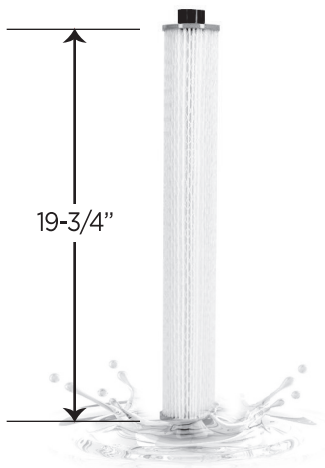

CLEANABLE + REUSABLE = ECONOMICAL

Clearly the **BEST**

POOL & SPA FILL FILTERS

19-3/4"

C-2698

8 Square Feet of Filter Area.
Ideal for In-Ground Pools
or Swim Spas