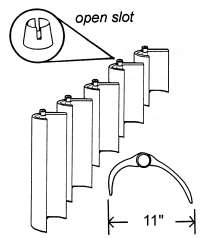

FG-1000

Vertical DE Grids: Full

FG-100x